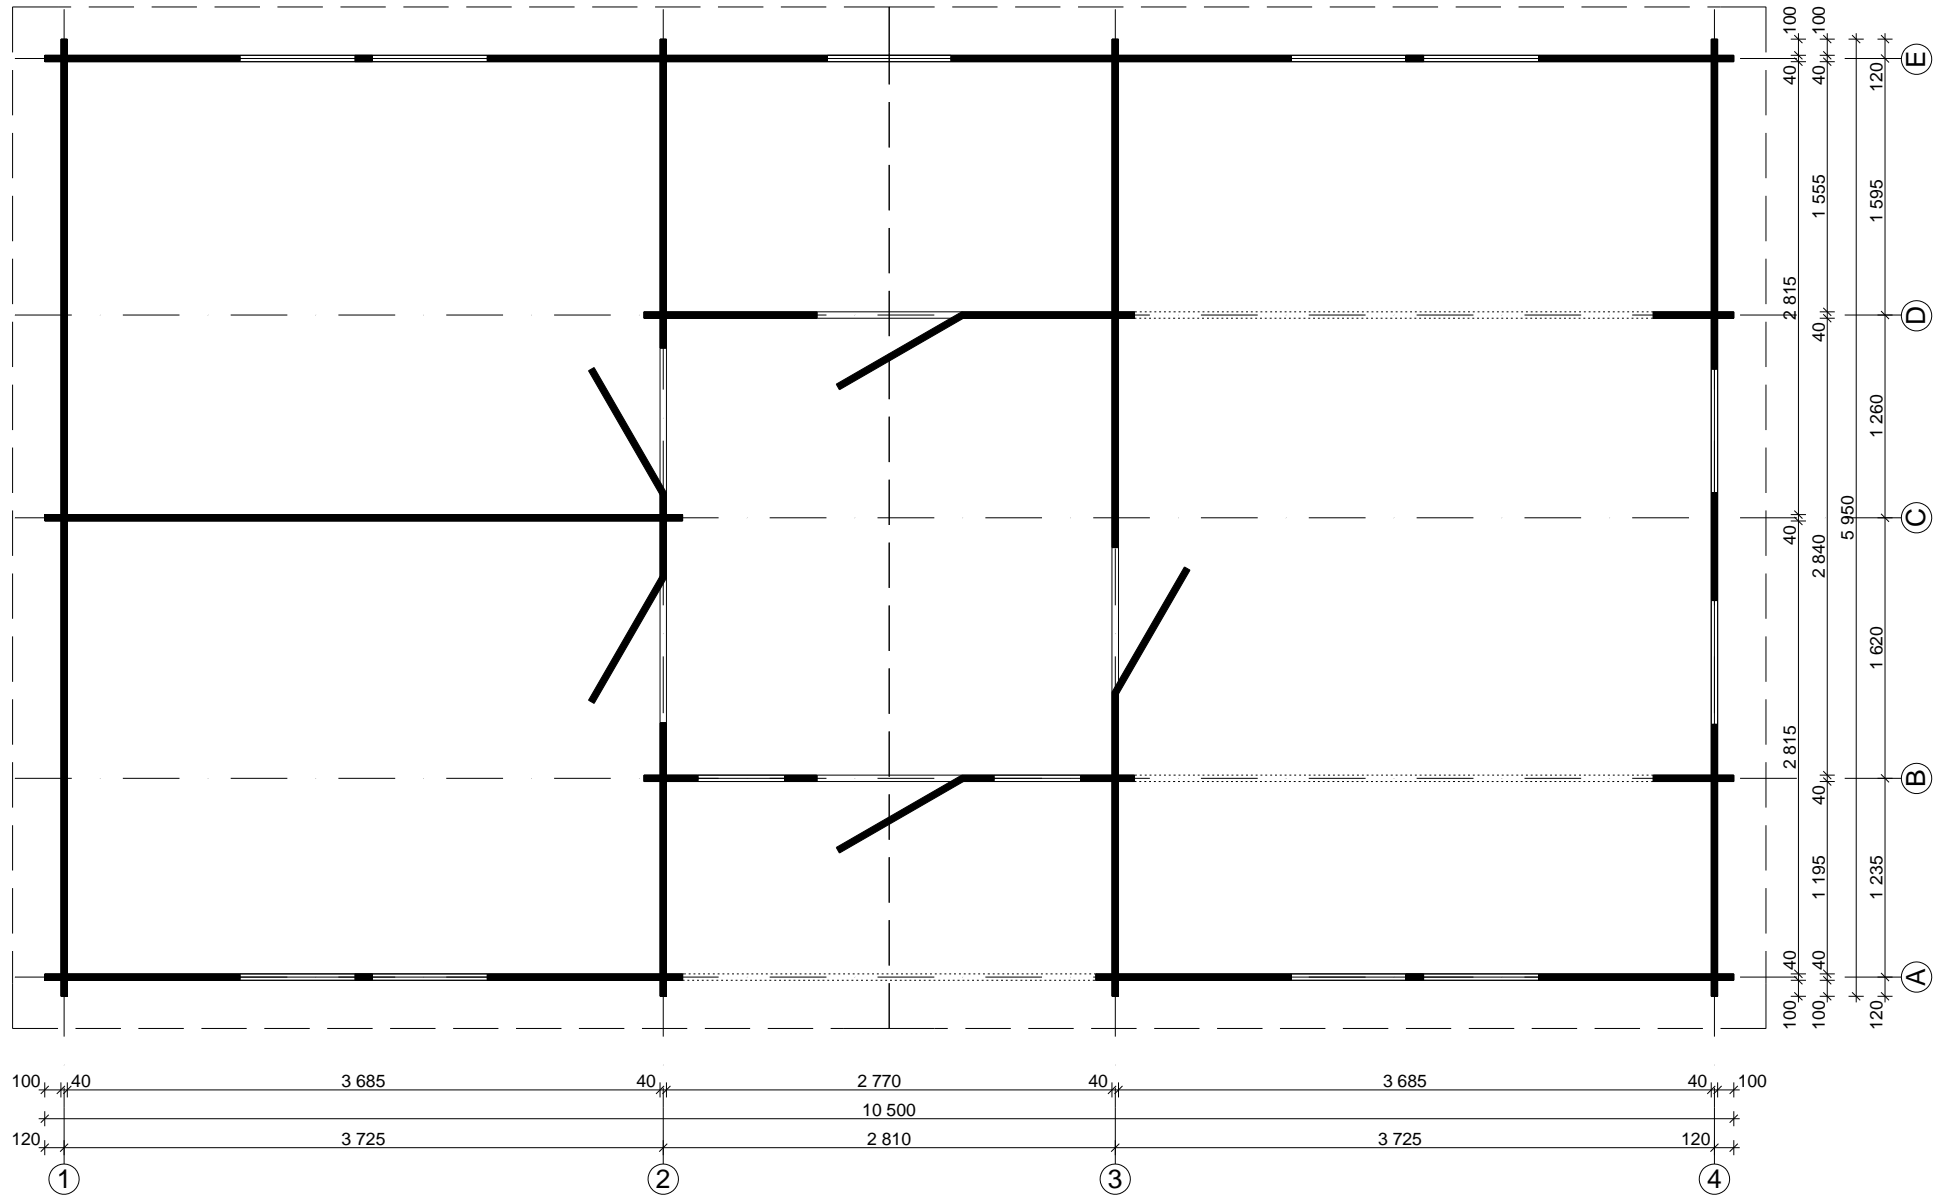

Kristi 40 mm / 1050 x 595 cm - Ground plan

2090