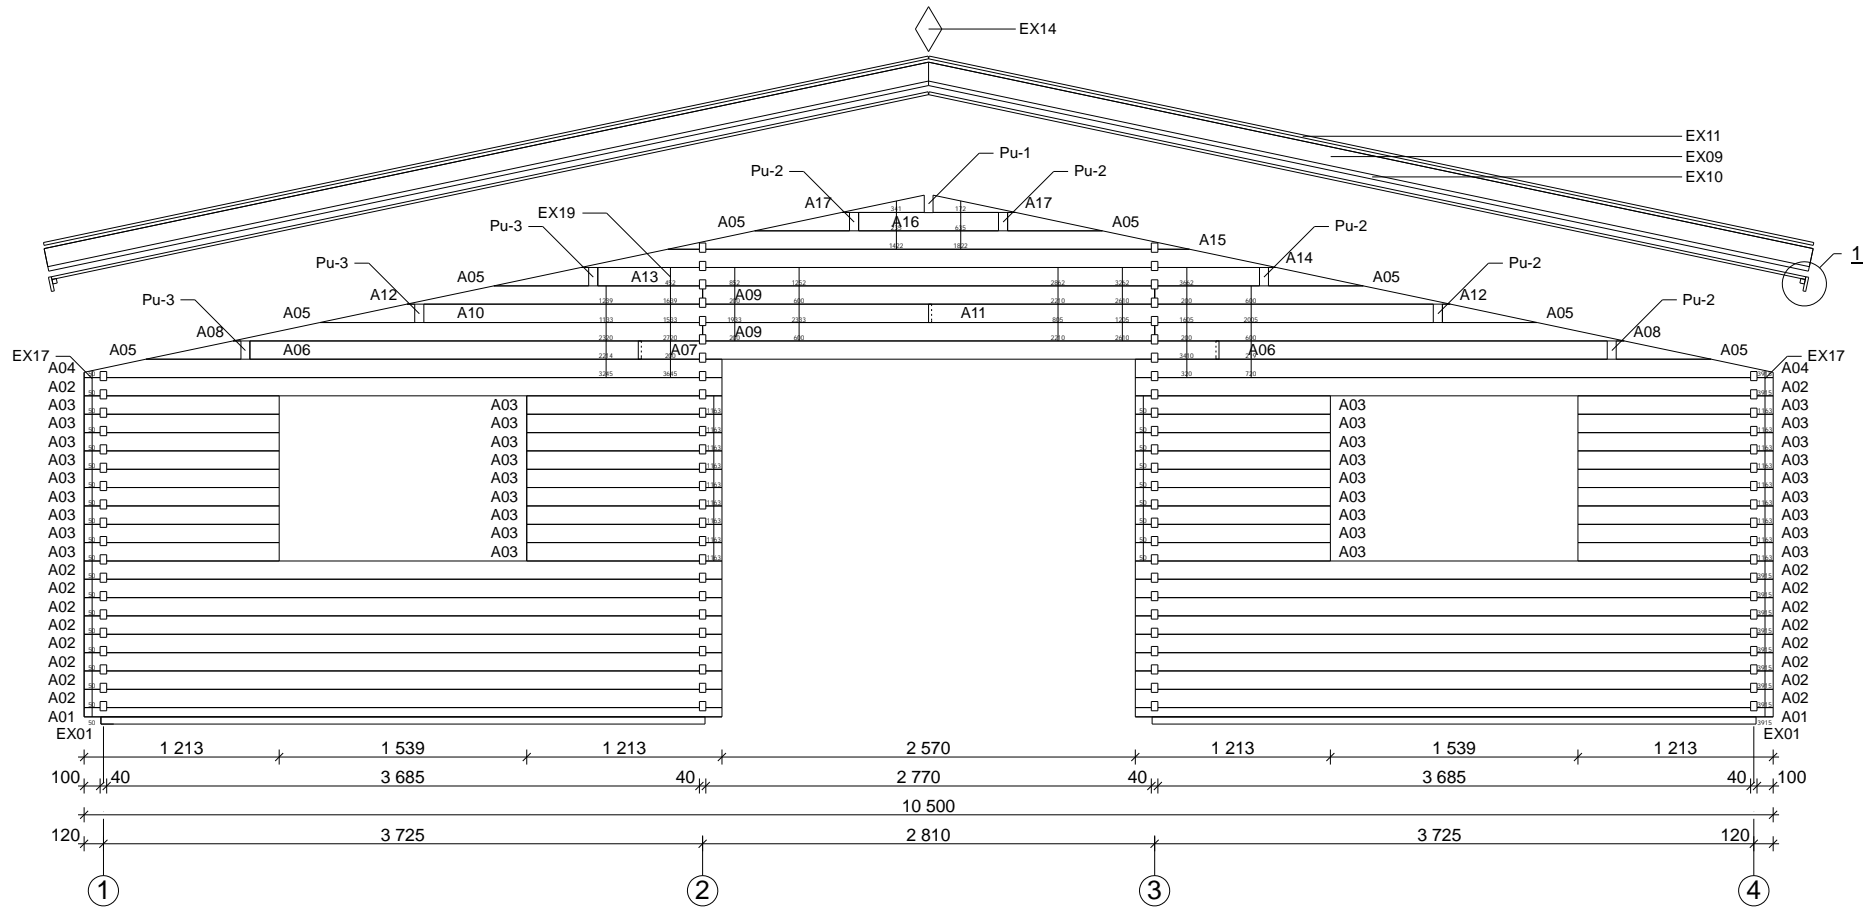

Techn. Data: Kristi

Log length (W x D): 1050 x 595 cm

Wall size(outside): 1030 x 575 cm · Log thickness: 40 mm

Note: All dimensions are approximate !

Kristi 40 mm / 1050 x 595 cm - Specification

2090

Nr.	Description	Profile mm	Length mm	Quantity
EX01	Foundation	70 x 45	3755	4
EX02			5600	16
EX03			4365	6
EX04			2780	2
EX05			472	5
EX06	Floor board		3683	104+1
EX071			2767	20
EX072			2810	13
EX073			2850	8
EX08	Roof board		5570	116+2
EX09	Fascia board 		5620	4
EX10			5620	4
EX11	Gable edge board		5620	4
EX12	Eave edging		3175	4
EX13	Eave edging slat		3175	4
EX14	Diamond			2
EX15	Baseboard		ca. 67,0 m	
EX16	Roofing felt			Rolle
EX17	Threaded Rod	∅ 10	2200	7
EX18	Nut, washer			14
EX19	Dowel	∅ 16	150	200
EX20	Screws 4,0 x 40, 5,0 x 100, 6,0 x 140			1 Bag
EX21	Nails 2,5 x 50 , 3,0 x 15			1 Bag
EX22	M10 x 160, nut, washer			18
EX23	Trim	18 x 44	ca. 49,0 m	
EX24	Hit block	40 x 114	300-400	
EX25	Door 890 x 2090 mm / 40 mm - R			1
EX26	Door 890 x 2090 mm / 40 mm - R+L			4(2+2)
EX27	Window 530 x 530 mm / 40 mm - 3mm glass			2
EX28	Window 765 x 990 mm / 40 mm - 3mm glass			3
EX29	Double window 1530 x 990 mm / 40 mm - 3mm glass			4

Kristi 40 mm / 1050 x 595 cm - Foundation

2090

Kristi 40 mm / 1050 x 595 cm - Ground plan

2090

Kristi 40 mm / 1050 x 595 cm - Floor boards

2090

Kristi 40 mm / 1050 x 595 cm - Wall A

2090