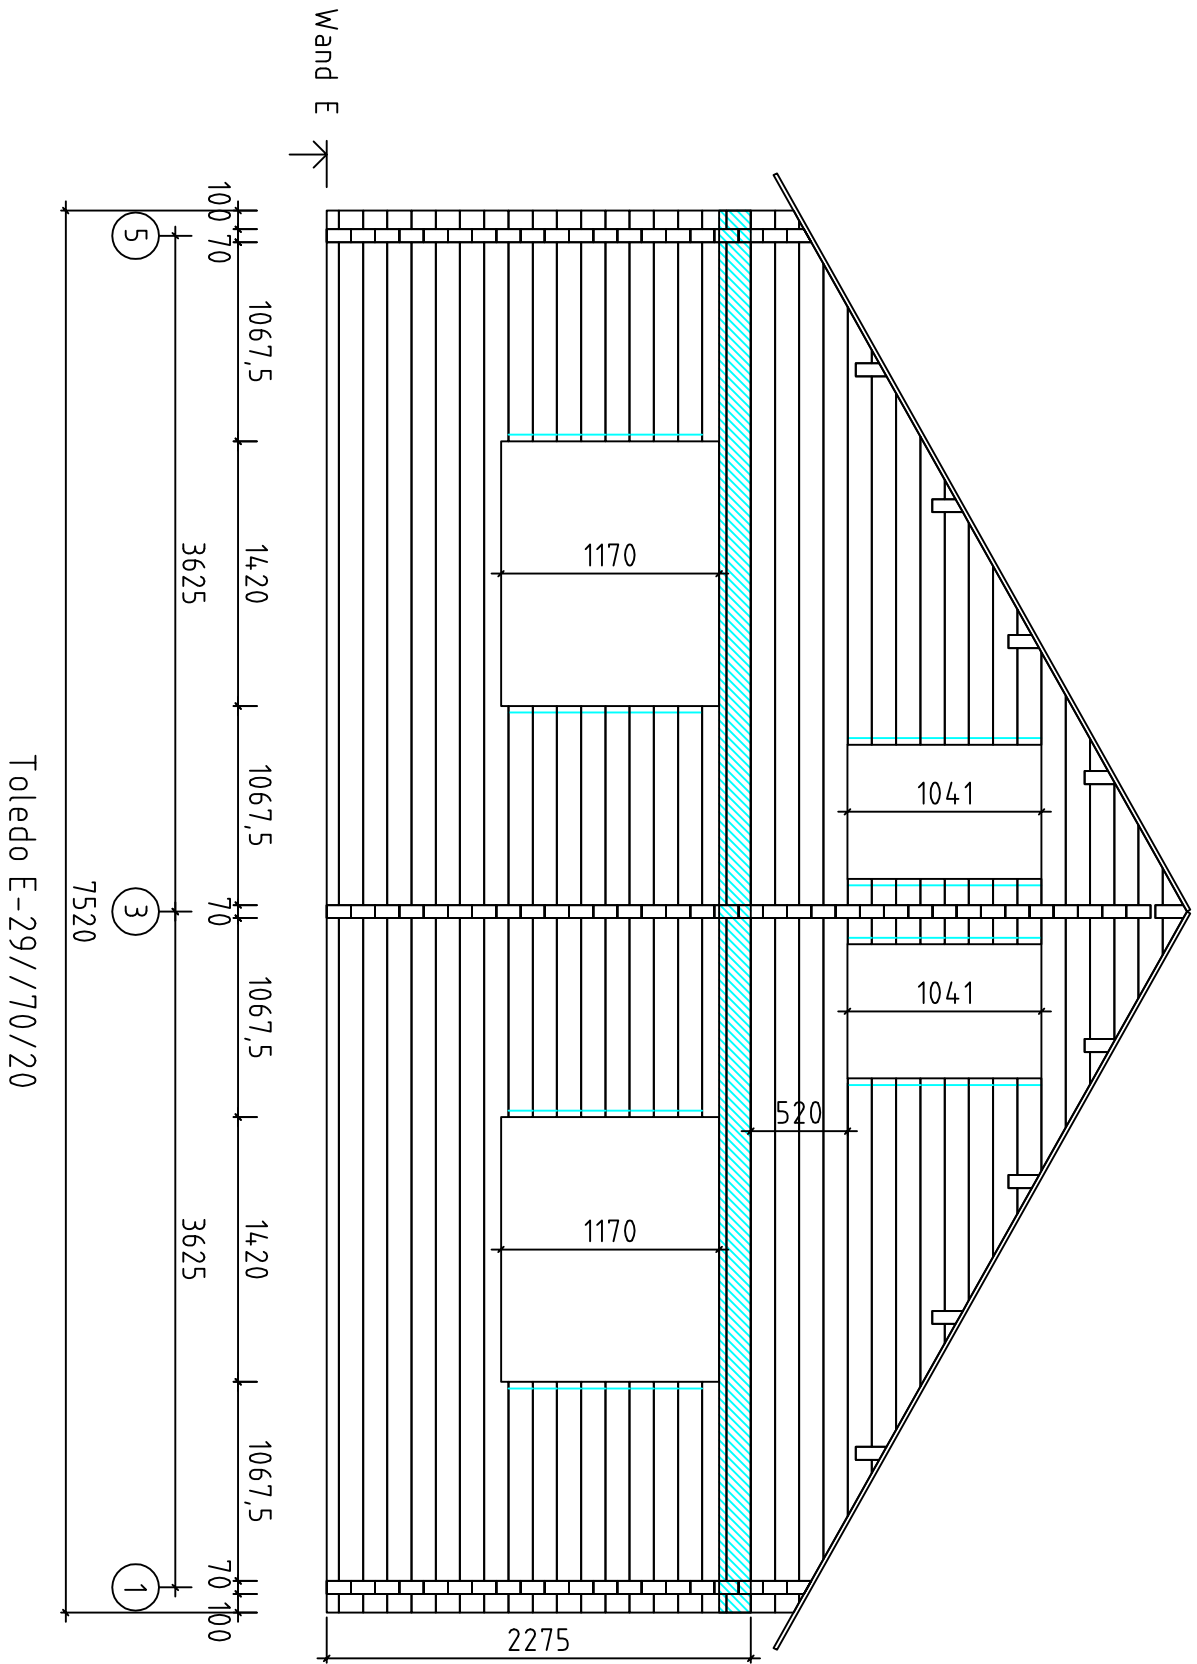

Toledo E-29/10/20

Toledo E-29//70/20

Toledo E-29//70/20

Toledo E-29//70/20

Toledo E-29//70/20

Wand 5 ↗

Toledo E-29//70/20

Window 1300x1080

Window 900x1080

Window 600x950