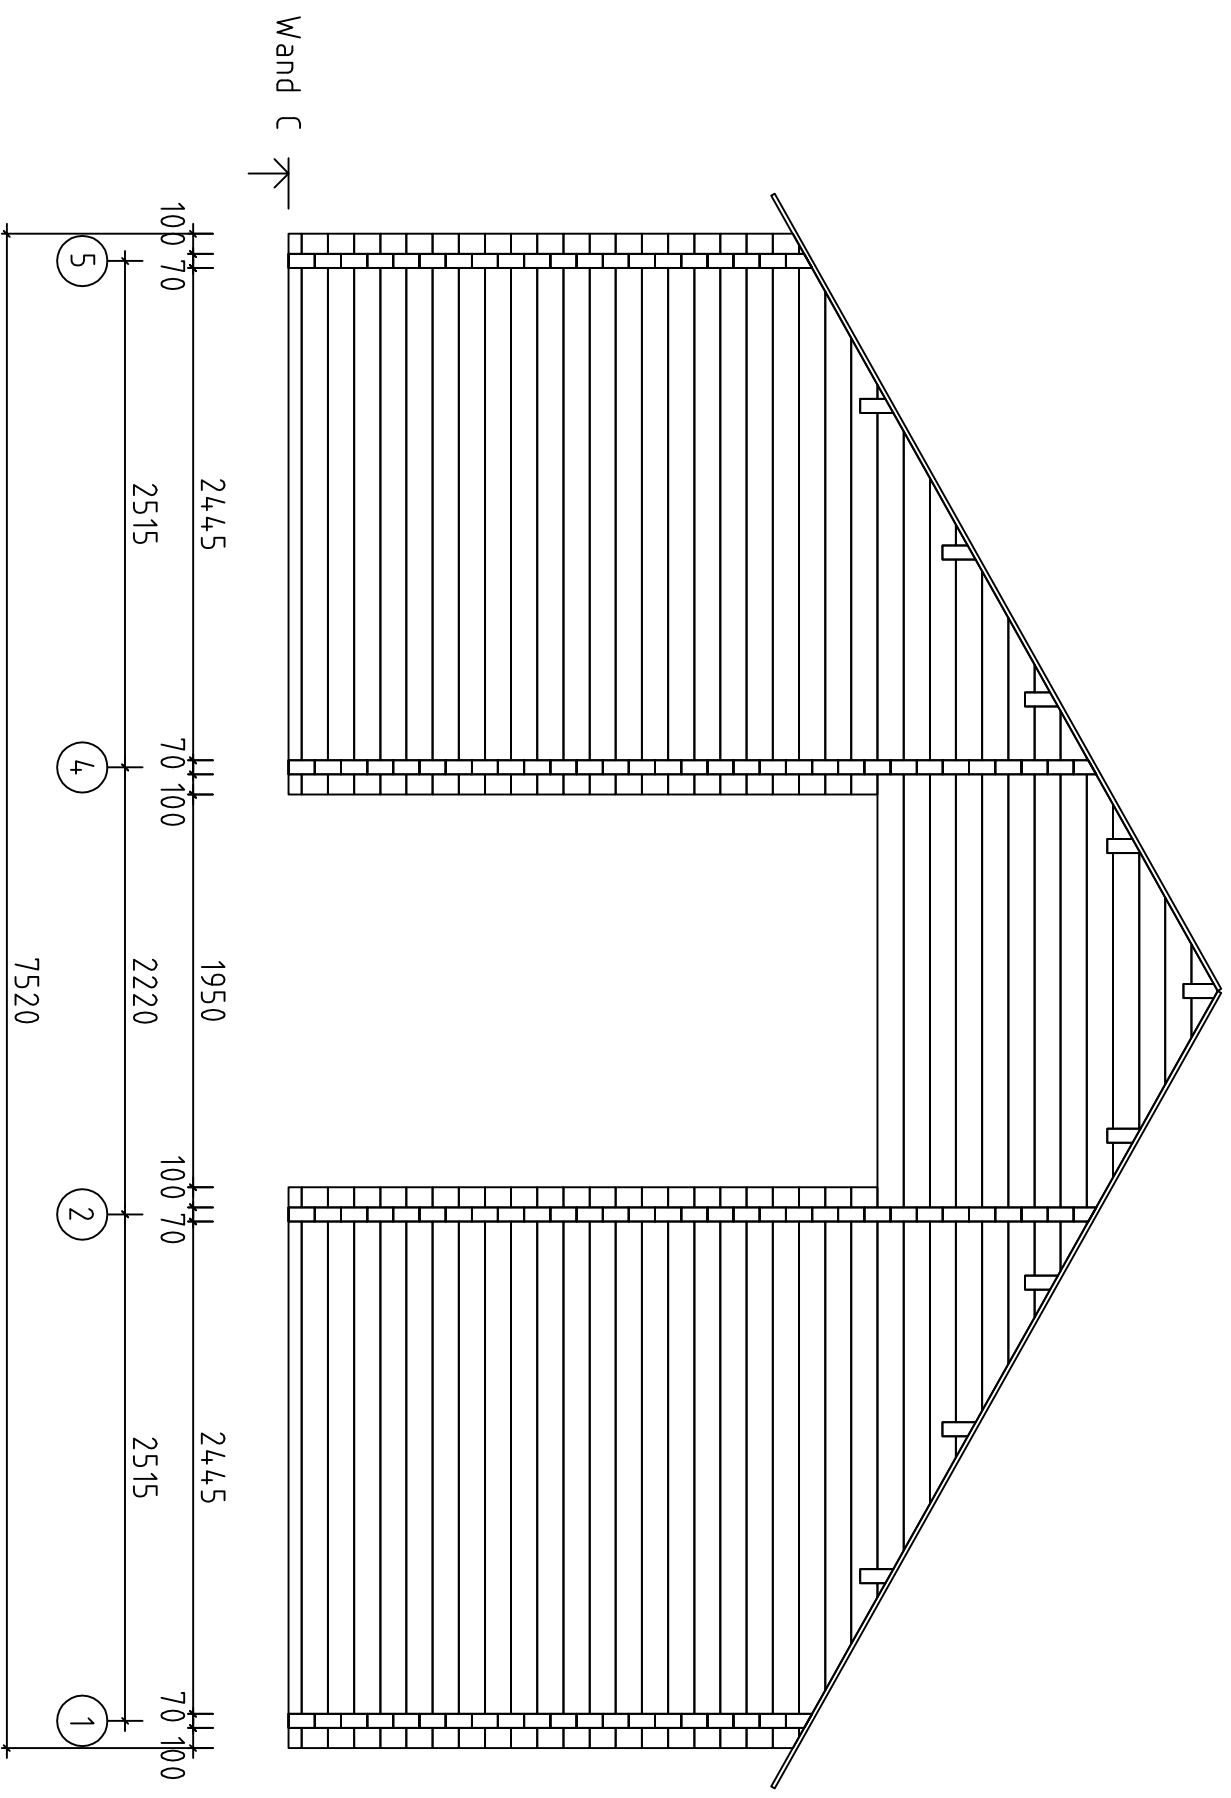

Toledo E-29/10/20

Toledo E-29//70/20

Toledo E-29//70/20

Toledo E-29//70/20

Toledo E-29//70/20

Wand 5 ↗

Toledo E-29//70/20

Window 1300x1080

Window 900x1080

Window 600x950