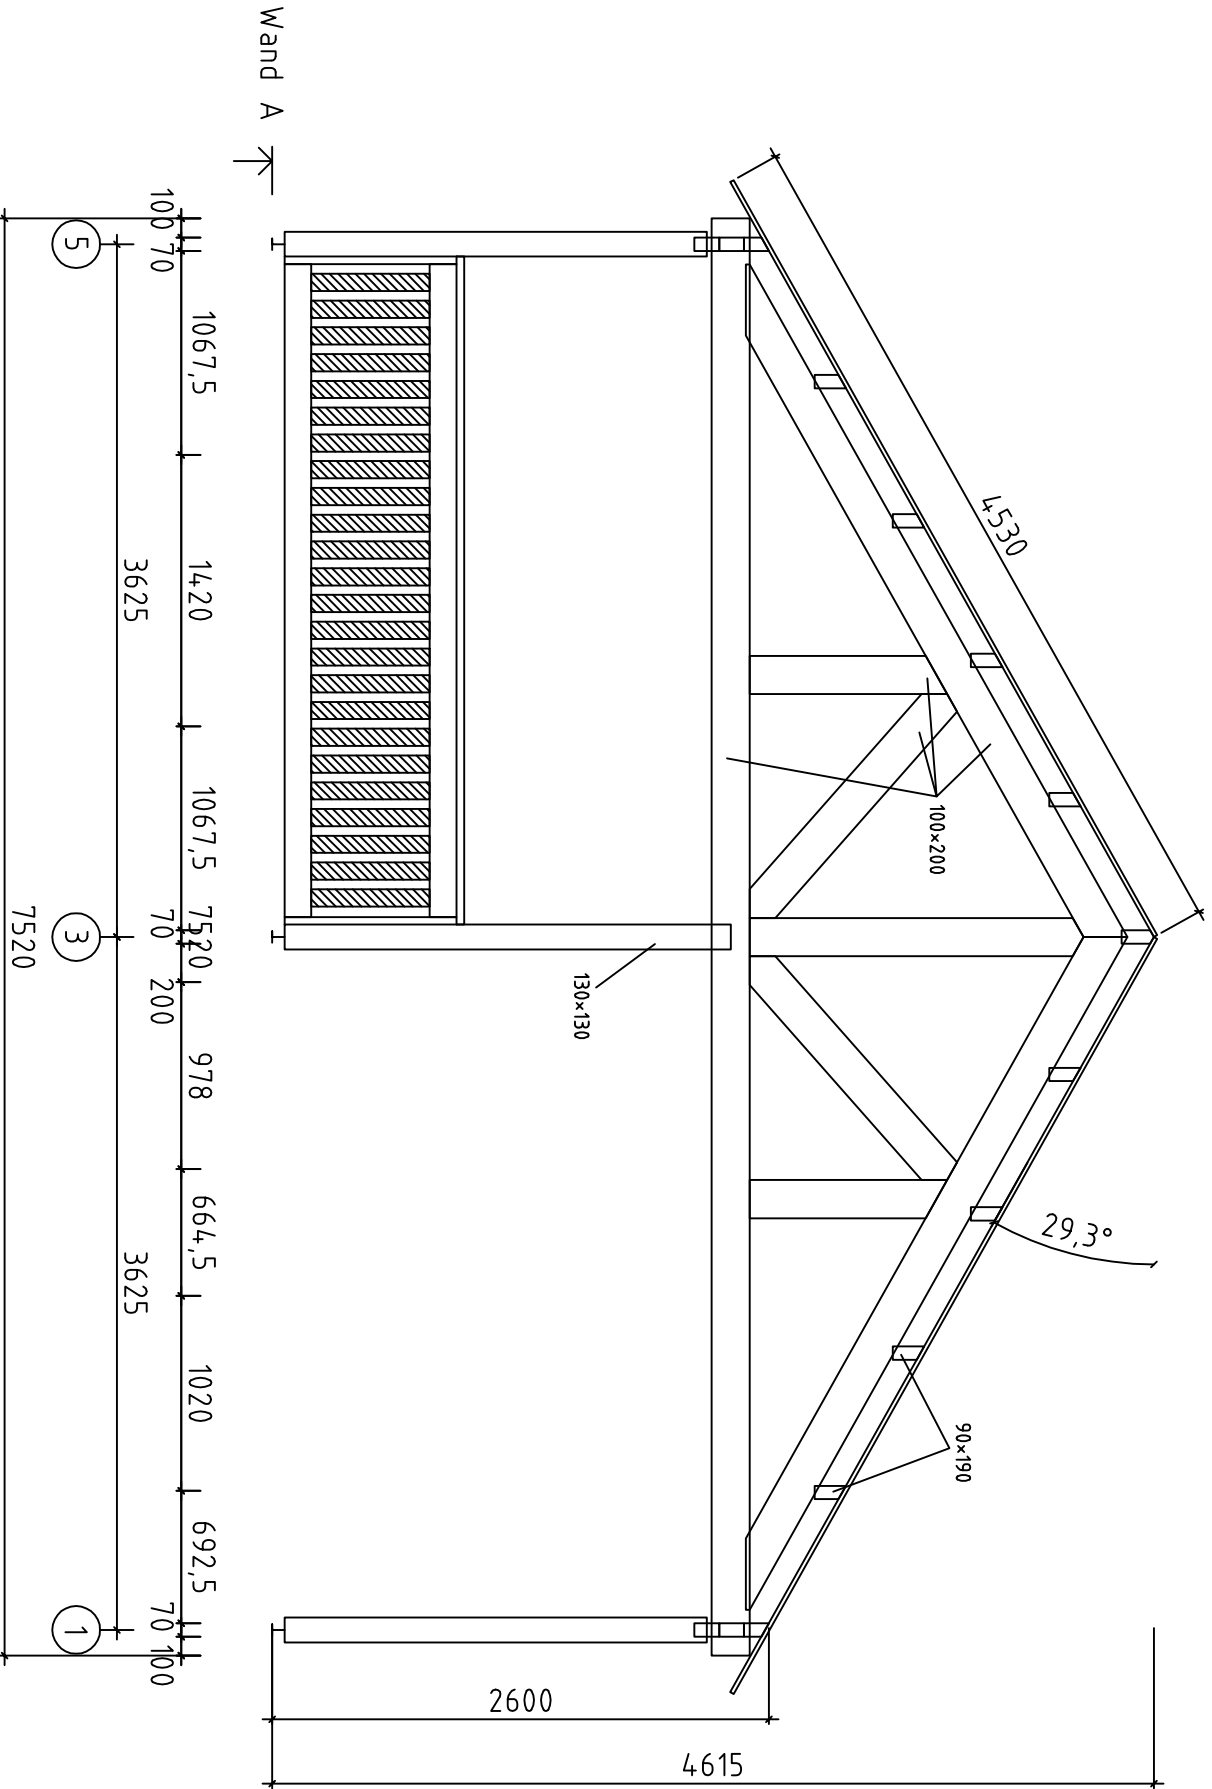

Toledo E-29/10/20

Toledo E-29//70/20

Toledo E-29//70/20

Toledo E-29//70/20

Toledo E-29//70/20

Wand 5 ↗

Toledo E-29//70/20

Window 1300x1080

Window 900x1080

Window 600x950