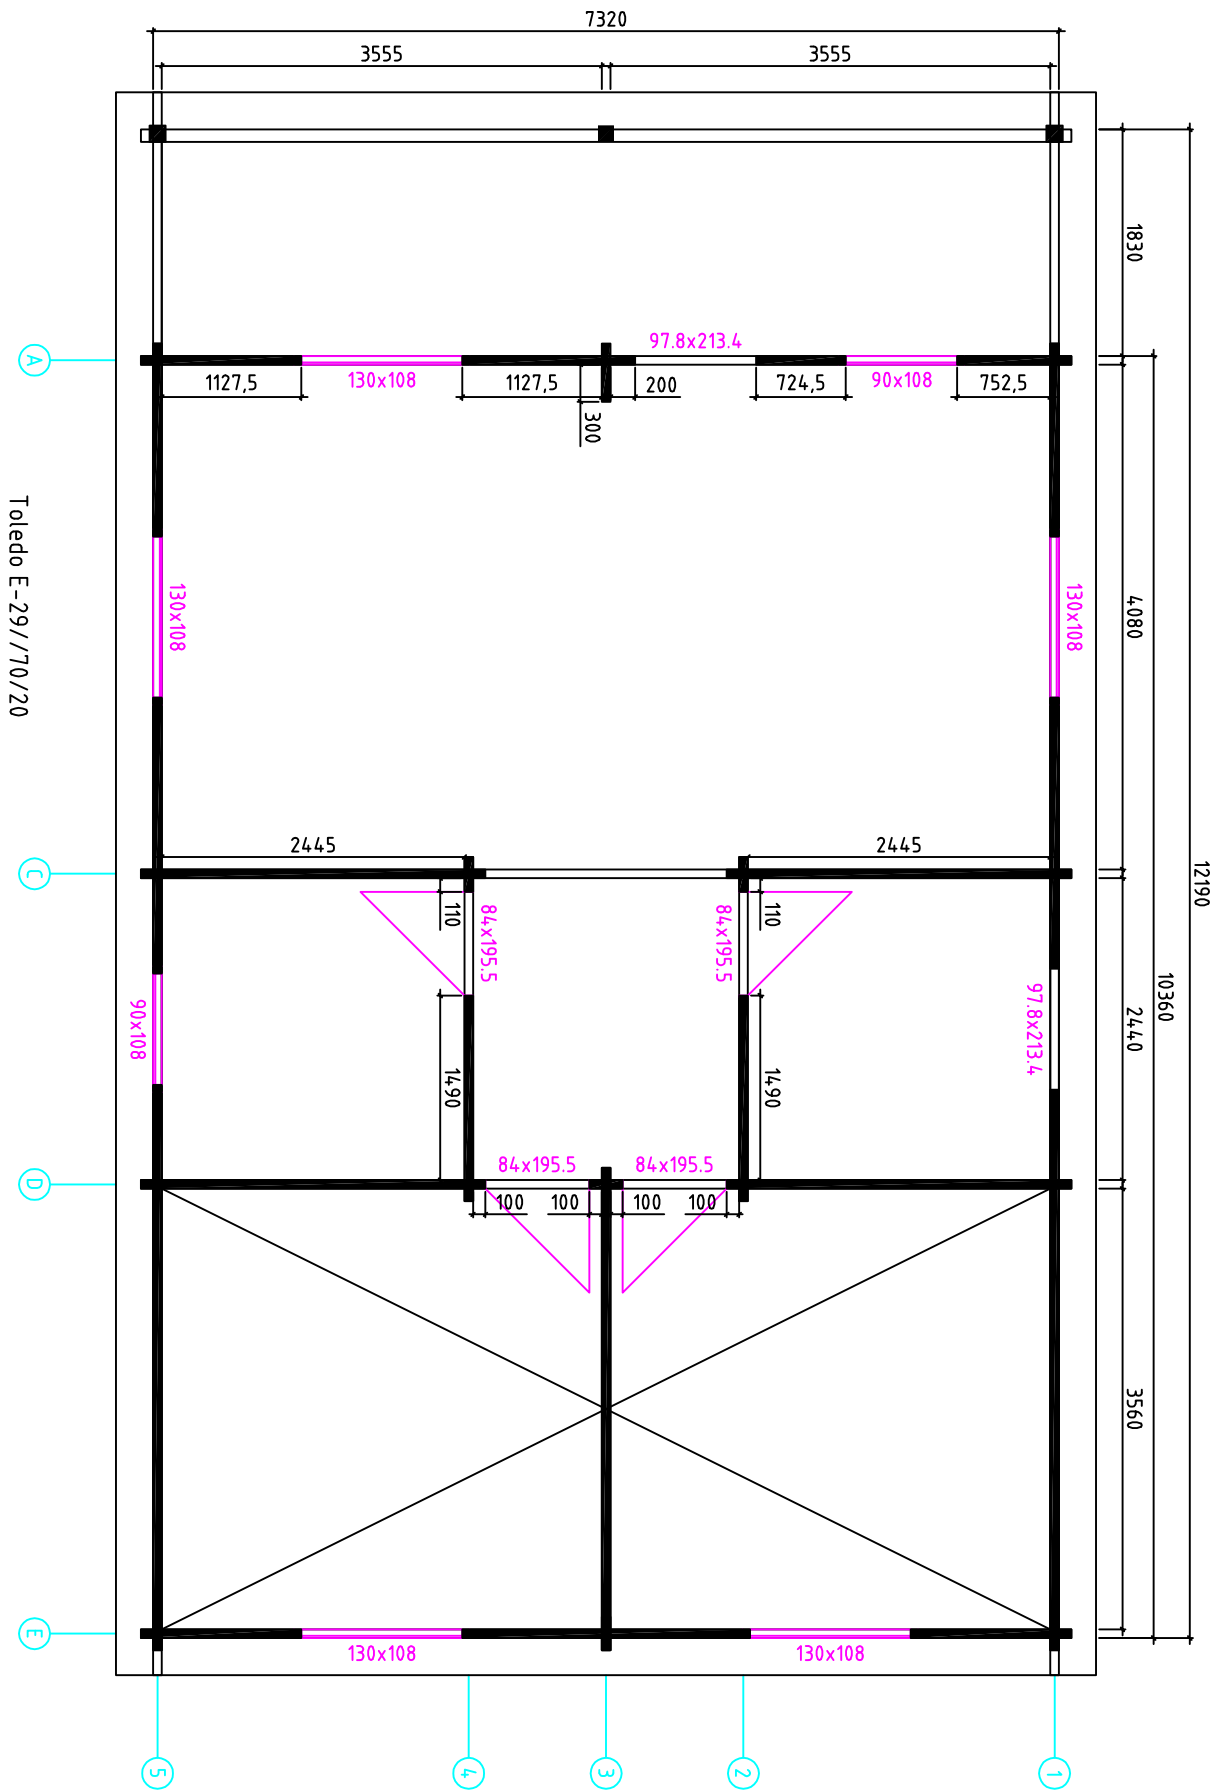

Toledo E-29/10/20

Toledo E-29//70/20

Toledo E-29//70/20

Toledo E-29//70/20

Toledo E-29//70/20

Wand 5 ↗

Toledo E-29//70/20

Window 1300x1080

Window 900x1080

Window 600x950