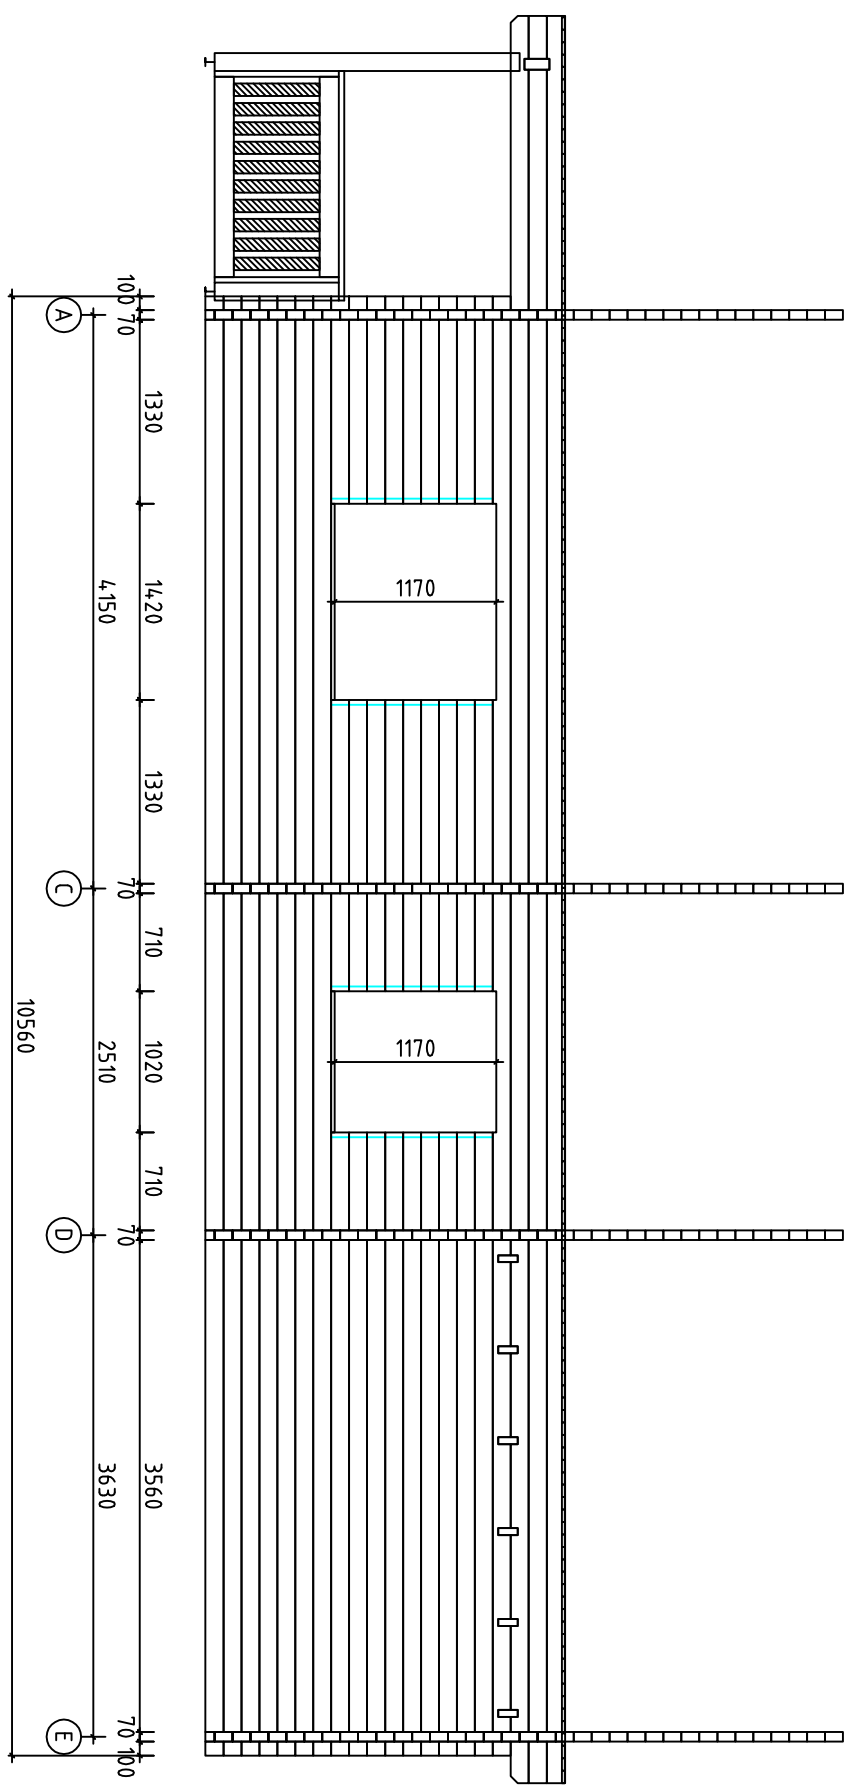

Toledo E-29/10/20

Toledo E-29//70/20

Toledo E-29//70/20

Toledo E-29//70/20

Toledo E-29//70/20

Wand 5 ↗

Toledo E-29//70/20

Window 1300x1080

Window 900x1080

Window 600x950