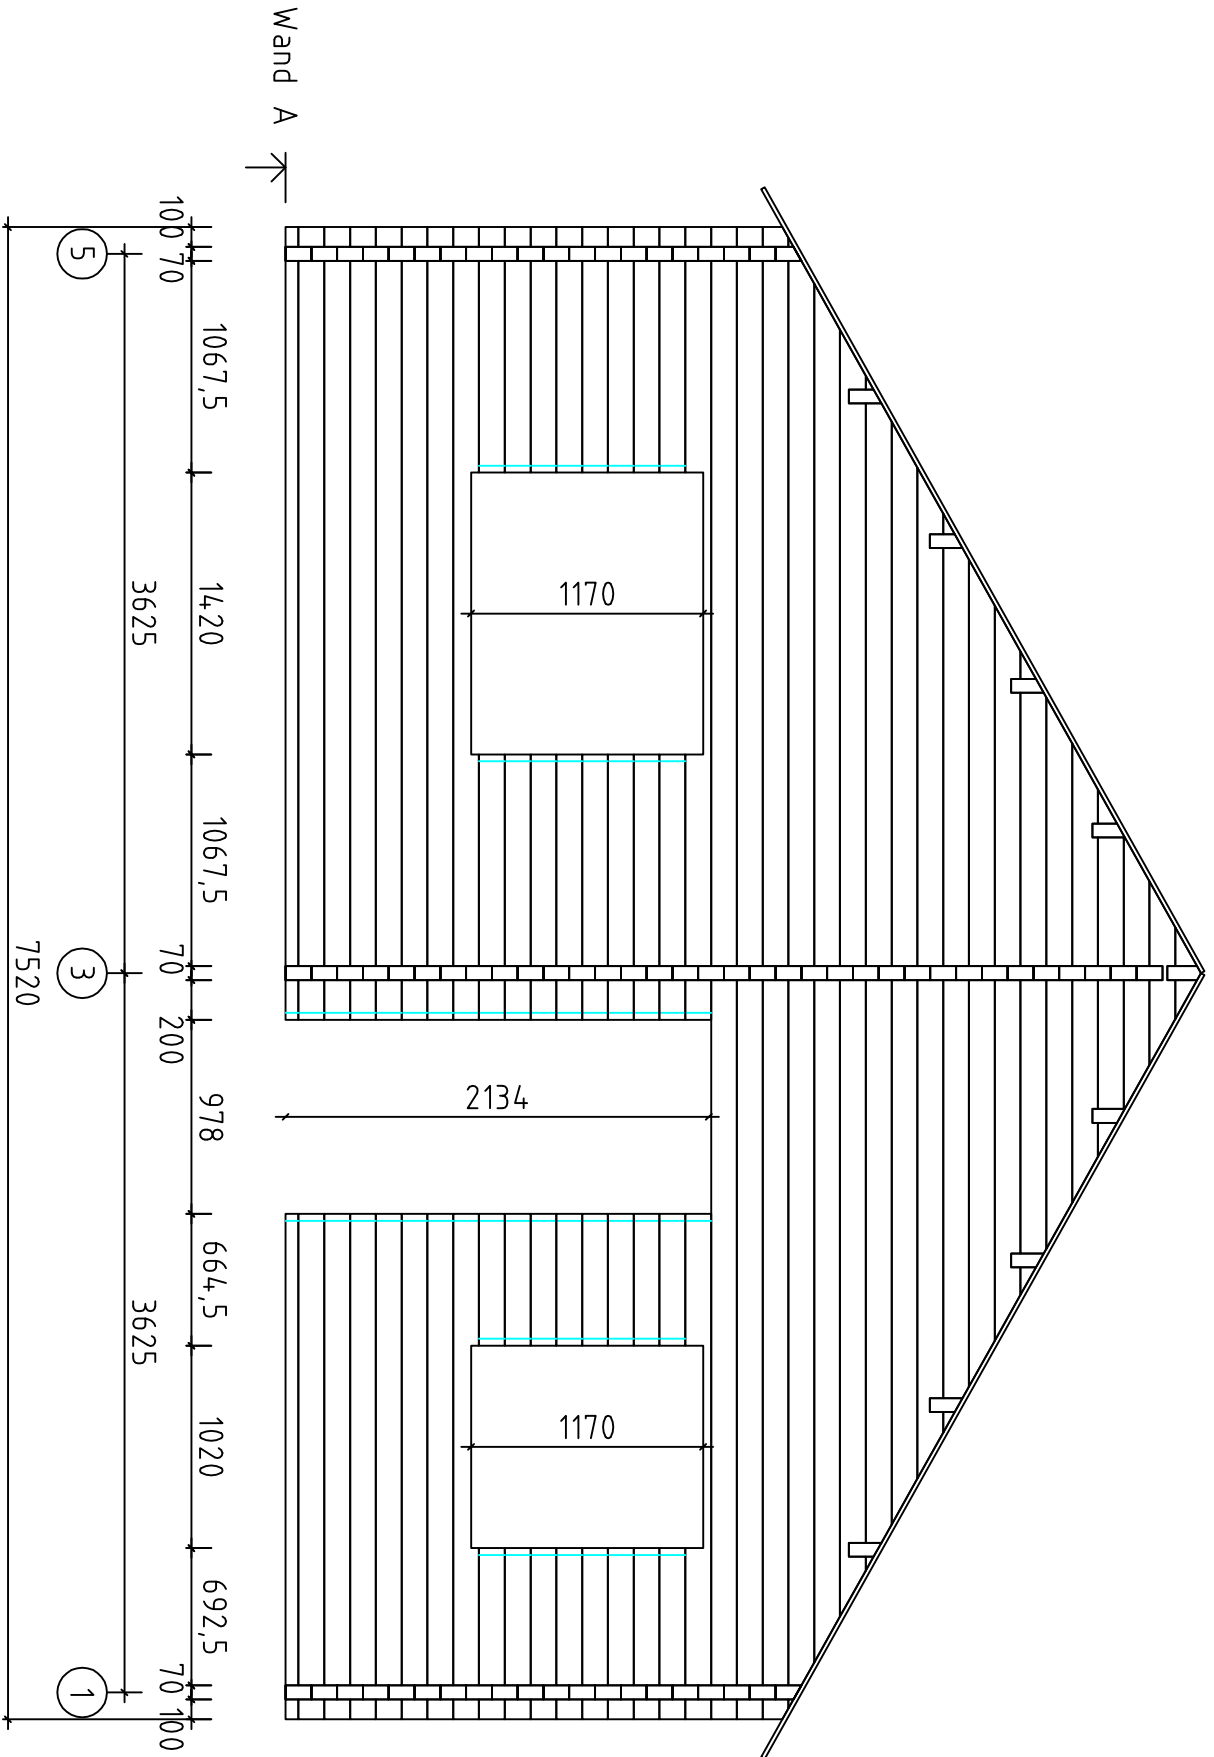

Toledo E-29/10/20

Toledo E-29//70/20

Toledo E-29//70/20

Toledo E-29//70/20

Toledo E-29//70/20

Wand 5 ↗

Toledo E-29//70/20

Window 1300x1080

Window 900x1080

Window 600x950