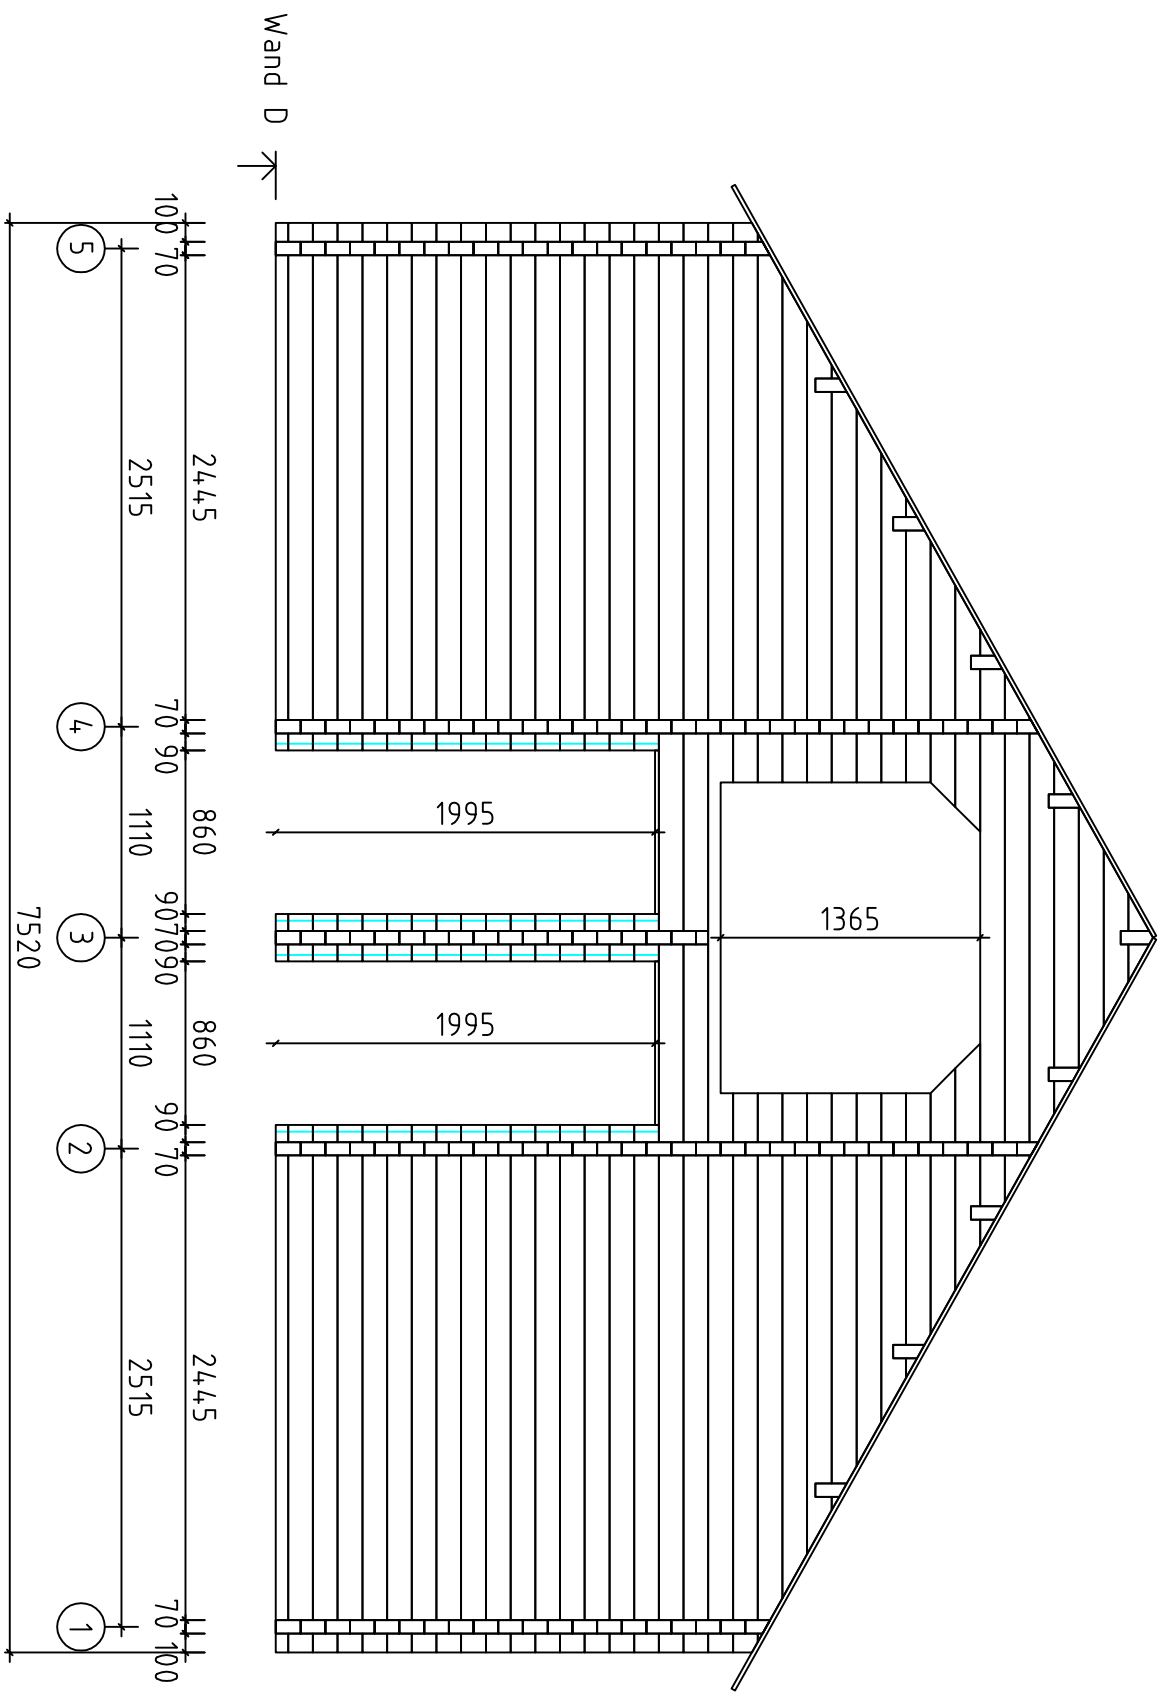

Toledo E-29/10/20

Toledo E-29//70/20

Toledo E-29//70/20

Toledo E-29//70/20

Toledo E-29//70/20

Wand 5 ↗

Toledo E-29//70/20

Window 1300x1080

Window 900x1080

Window 600x950