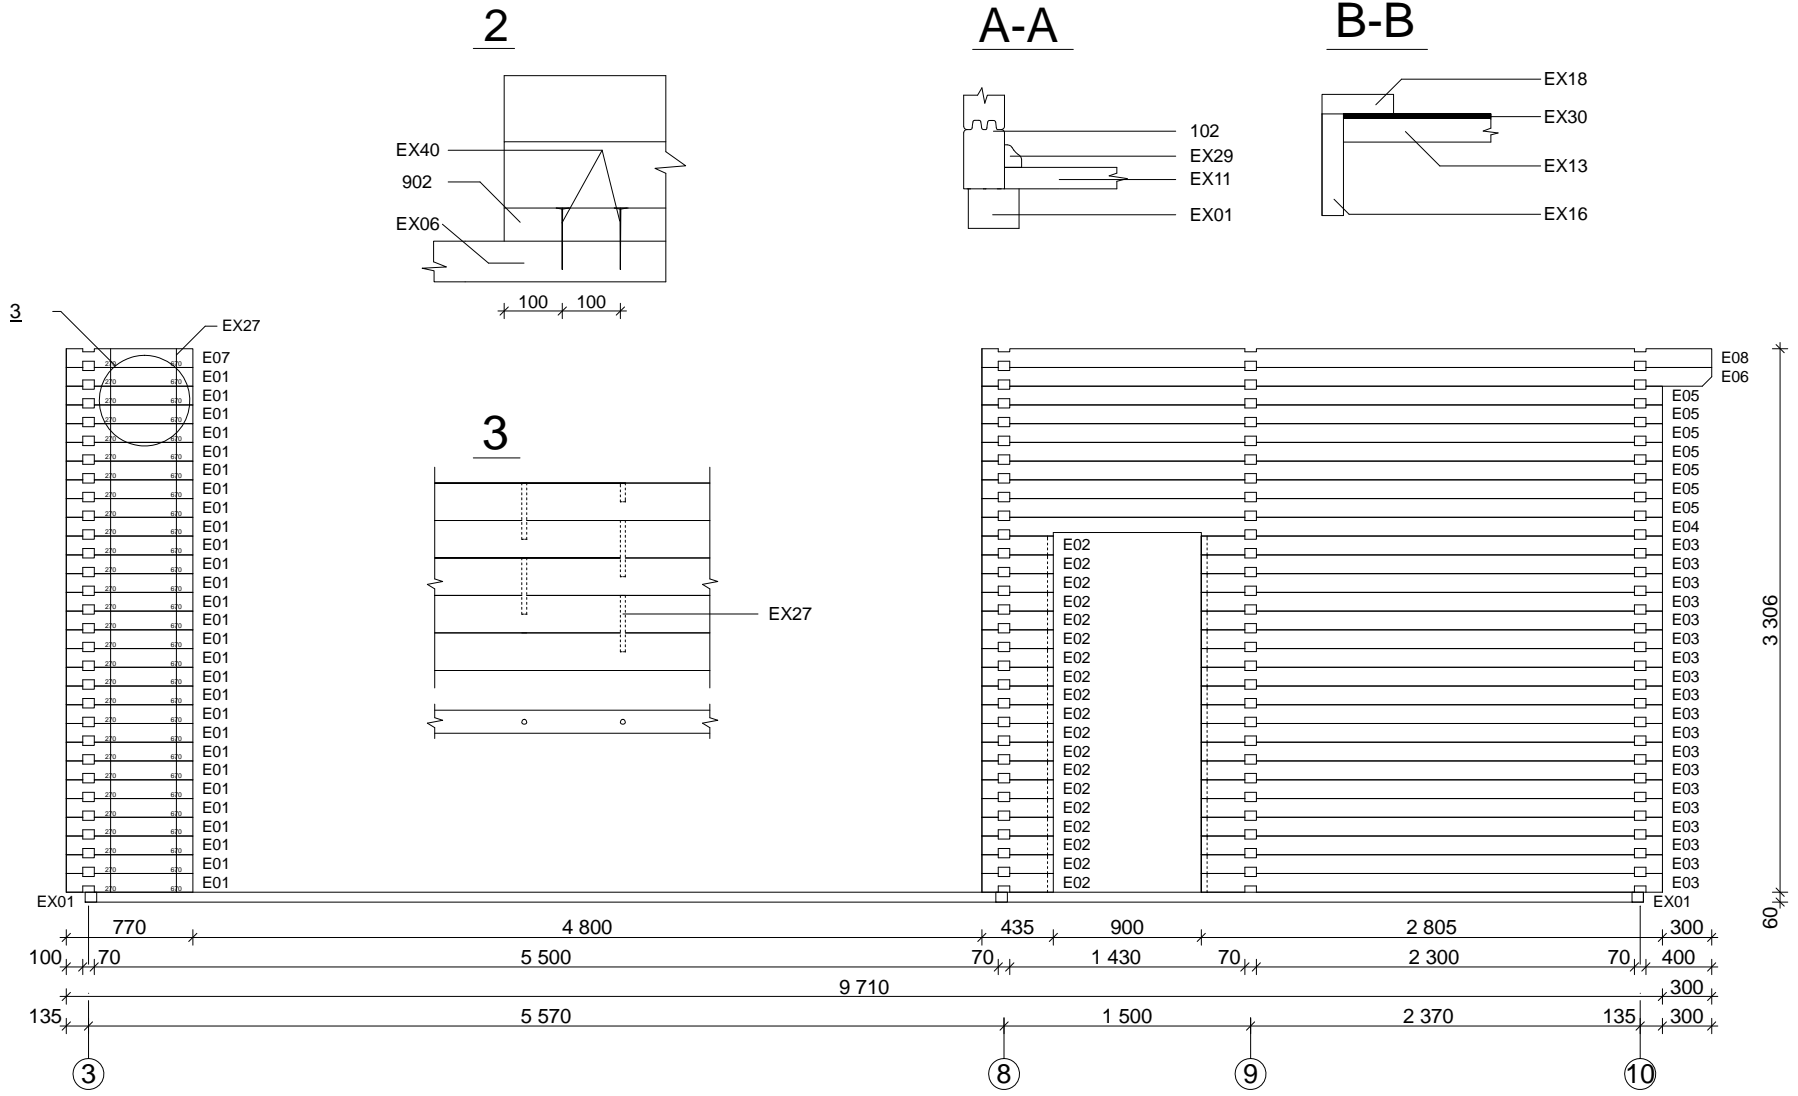

Baltimore 70 mm / 1358 x 1094 cm - Wall E