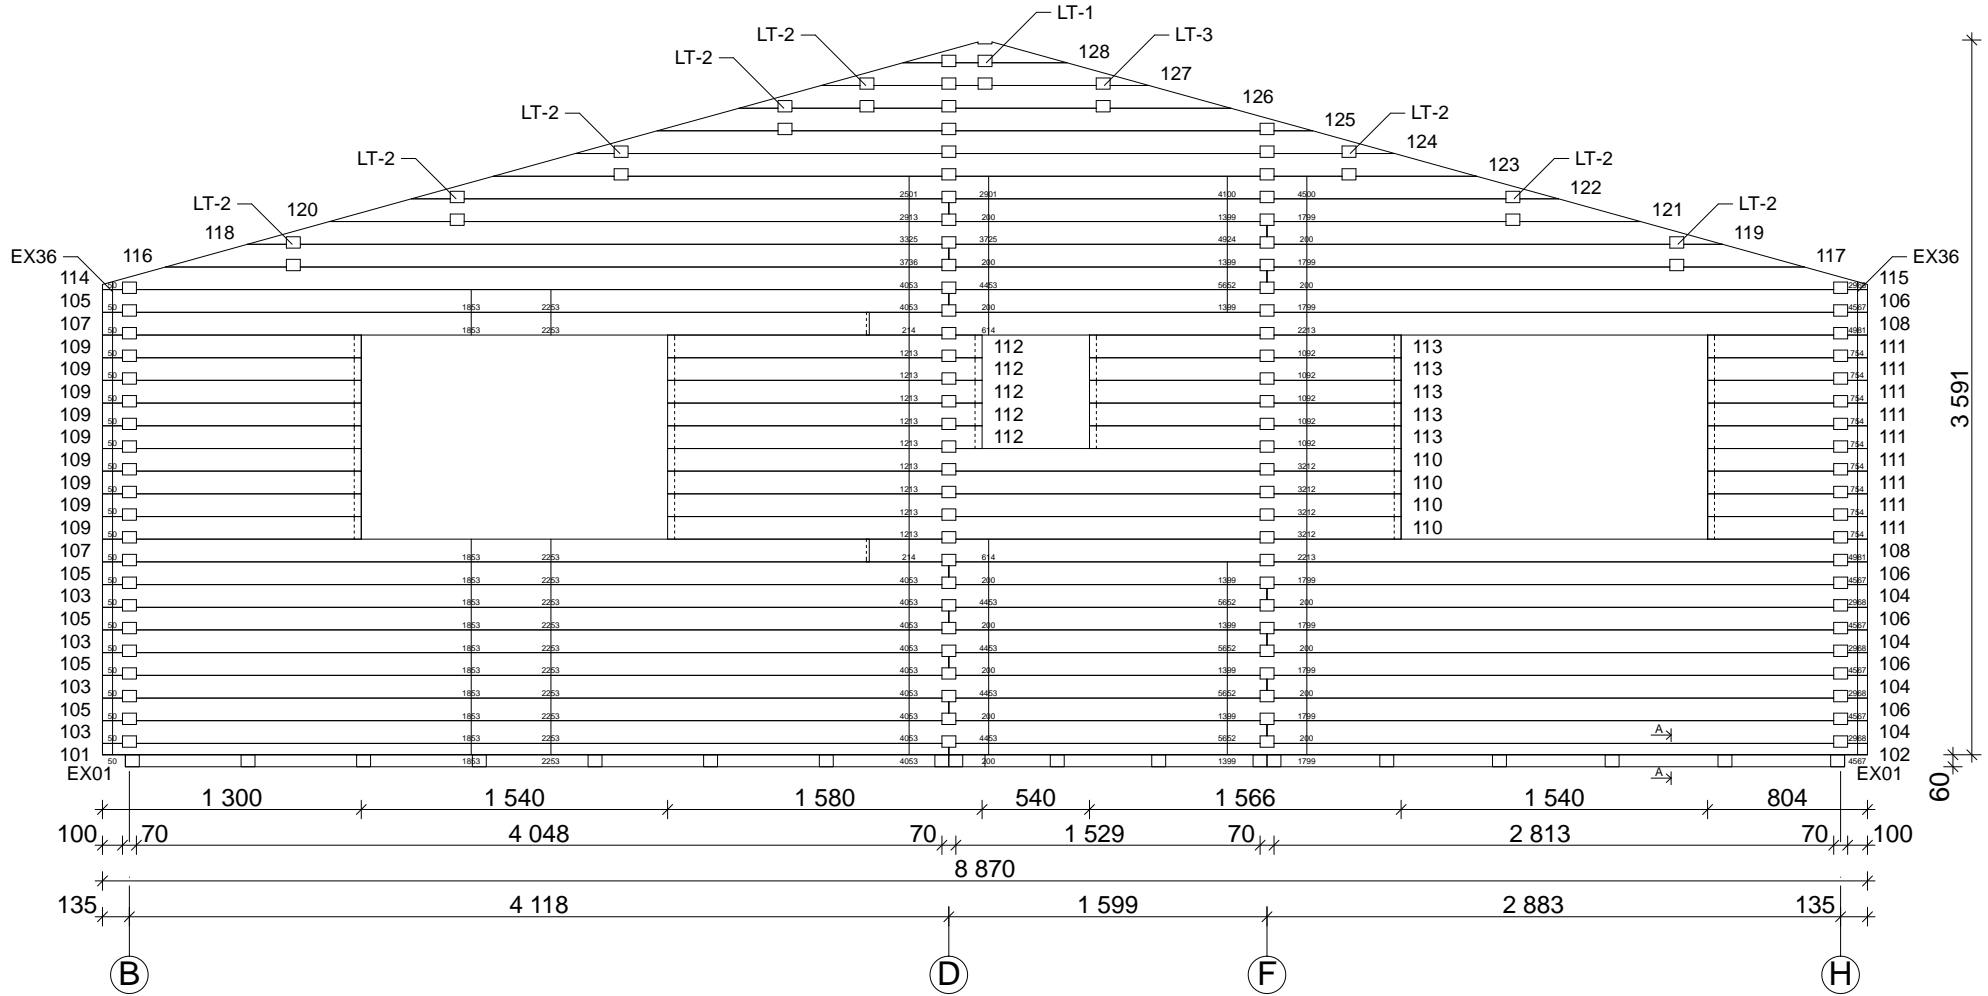

Baltimore 70 mm / 1358 x 1094 cm - Wall 1