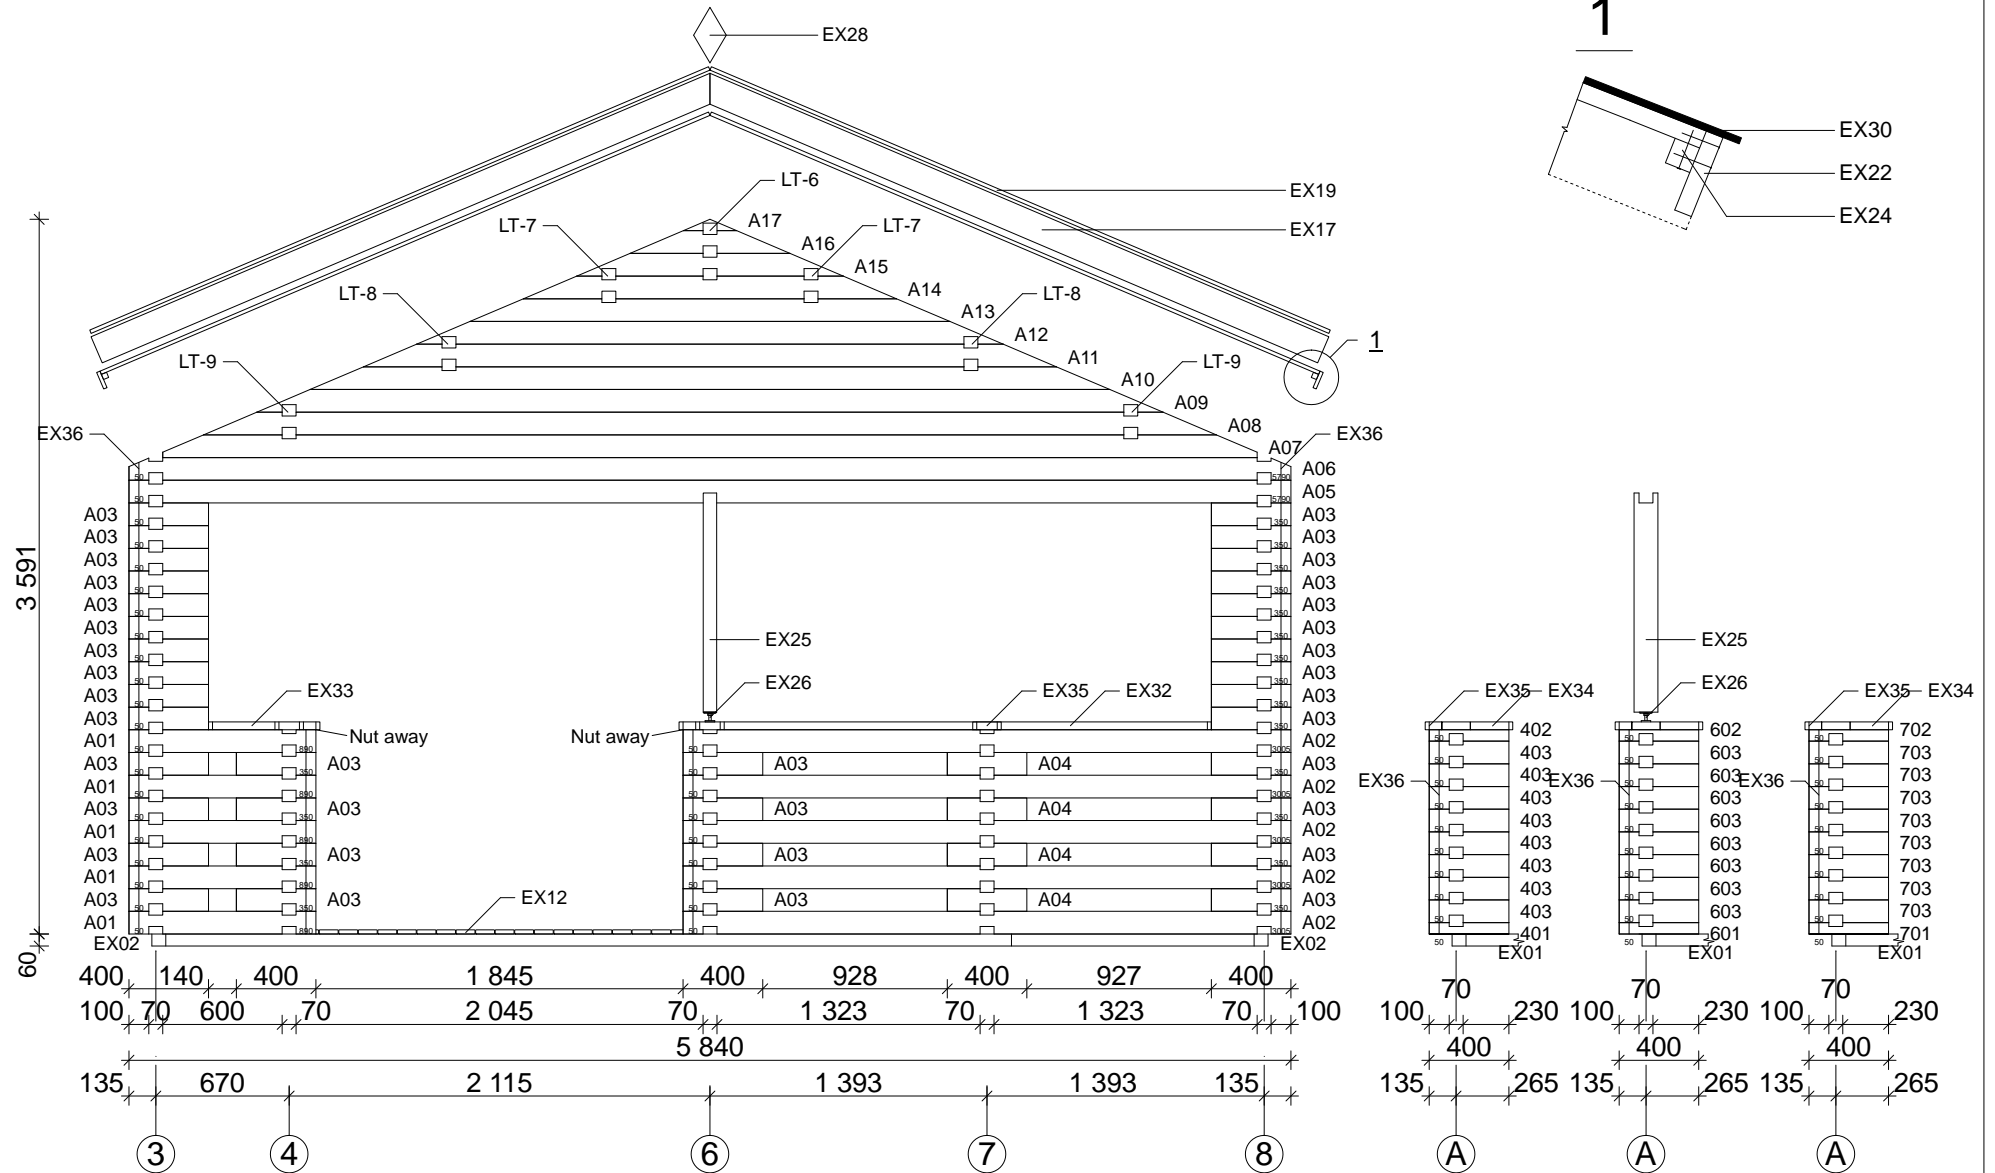

Baltimore 70 mm / 1358 x 1094 cm - Wall A; Wall 4; Wall 6; Wall 7