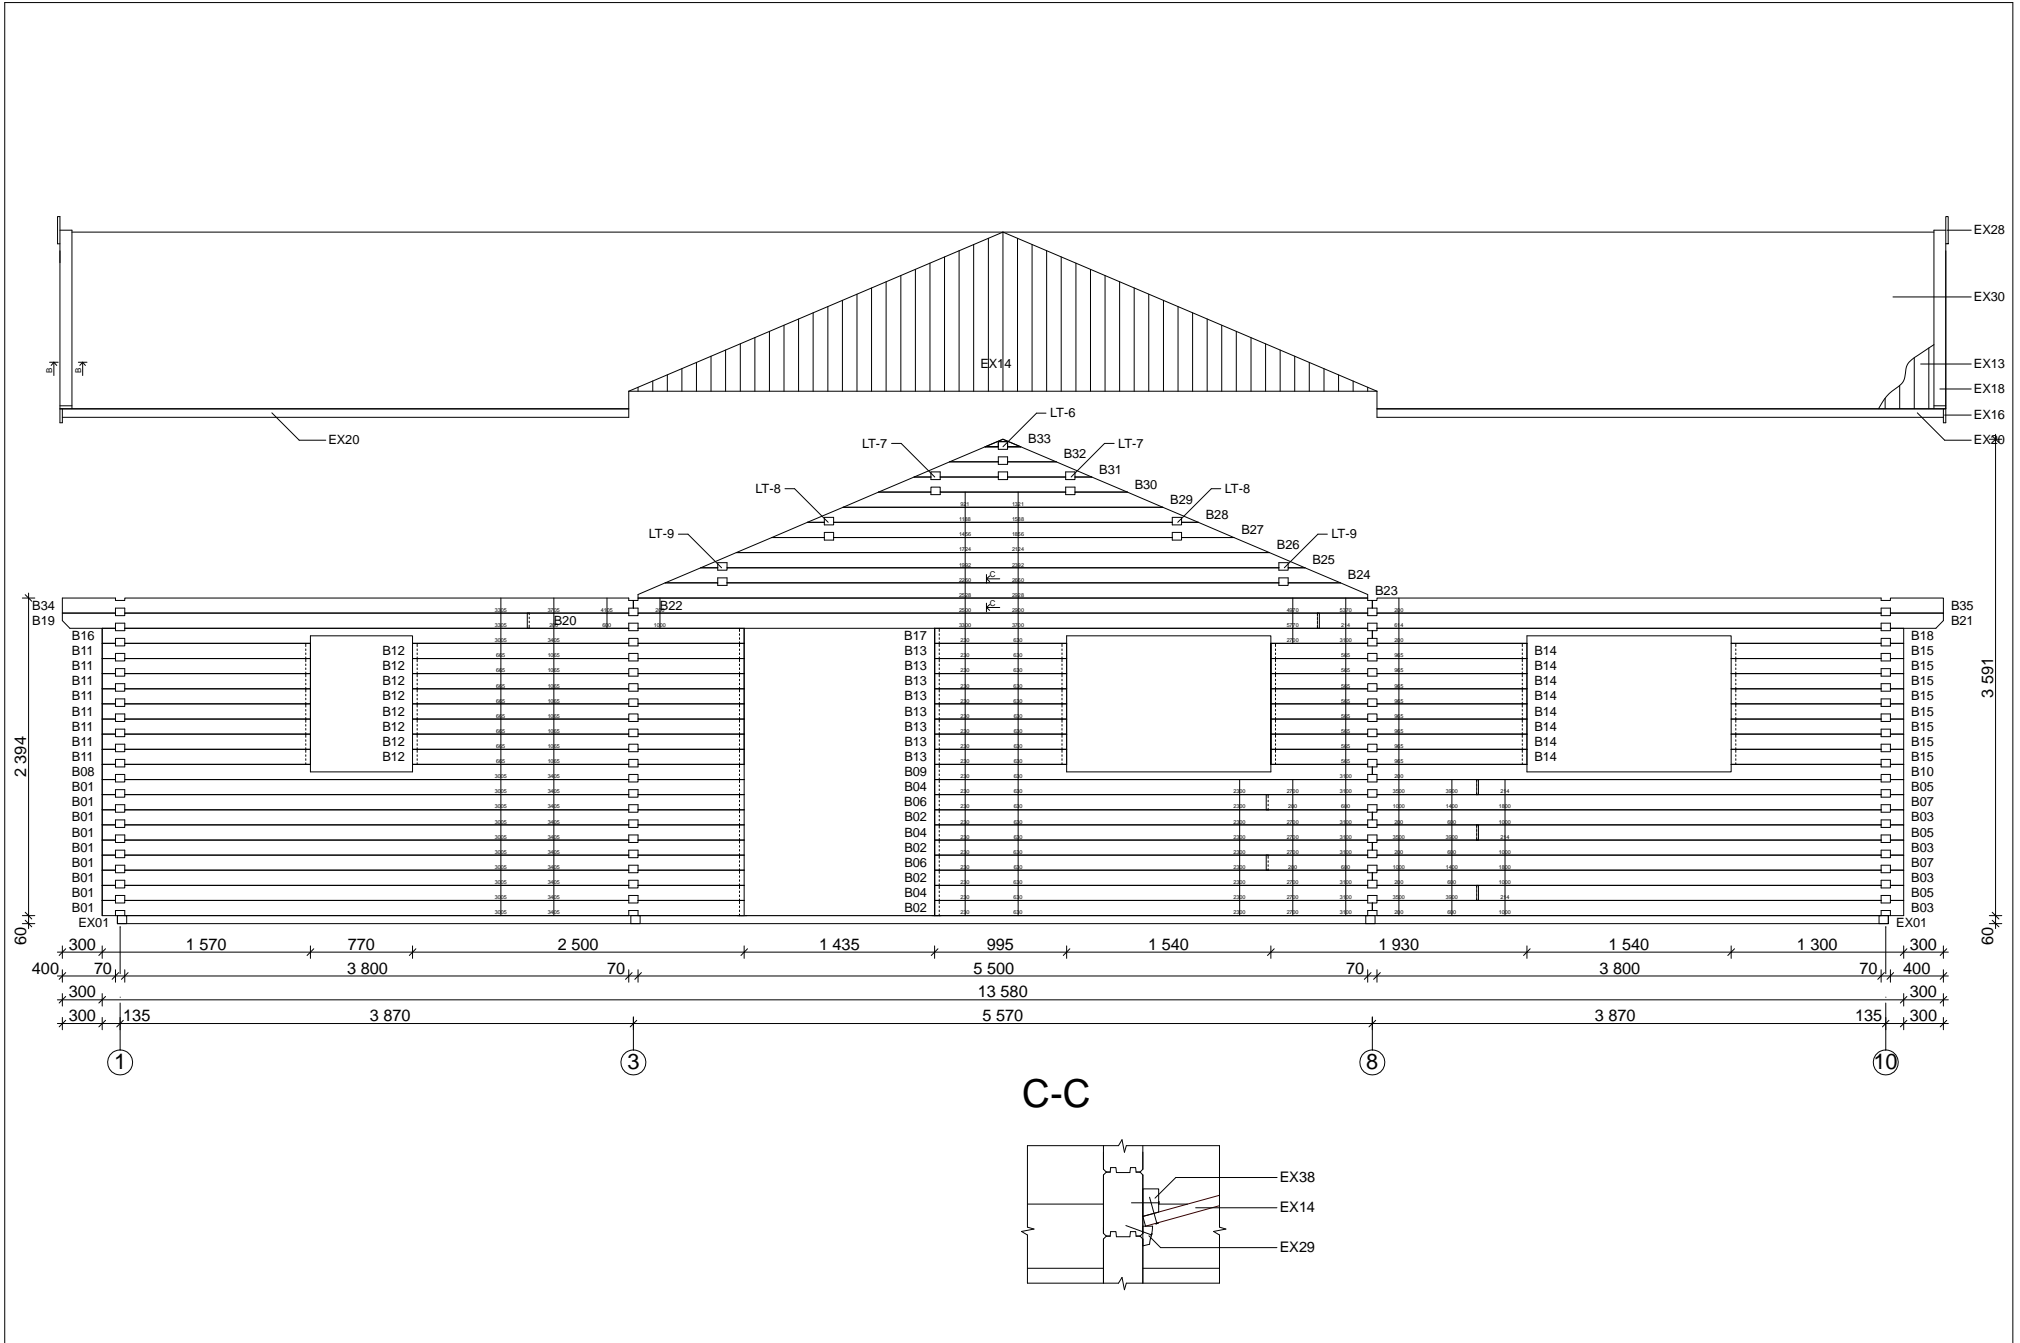

Baltimore 70 mm / 1358 x 1094 cm - WallB