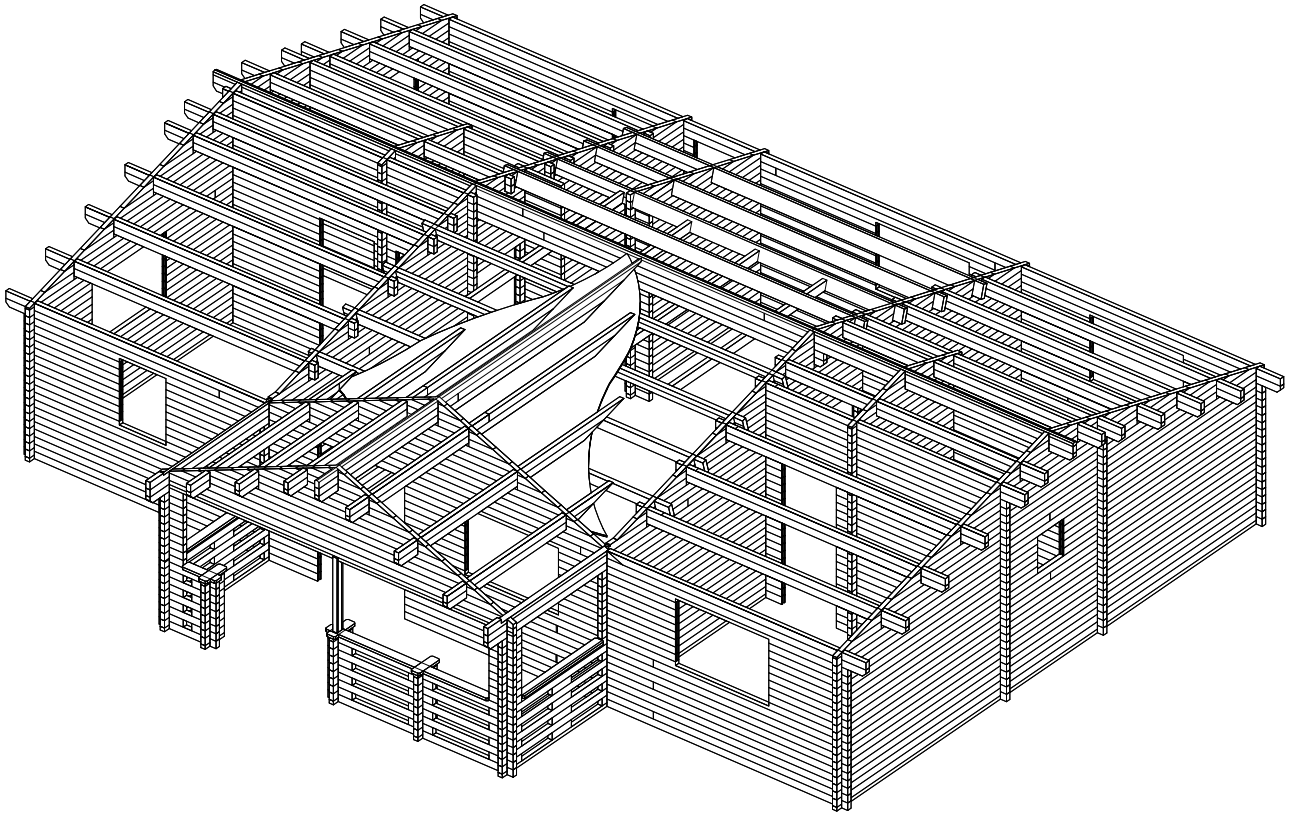

# Techn. Data: Baltimore

Log length (W x D): 1358 x 1094 cm

Wall size(outside): 1338 x 1074 cm - Log thickness: 70 mm

Note: All dimensions are approximate !

# Baltimore 70 mm / 1358 x 1094 cm - Specification

Nr.	Description	Profile mm	Length mm	Quantity
EX01	Foundation beams	70 x 60	4320	8
EX02			1070	2
EX03			3800	37
EX04			5470	22
EX05			600	3
EX06			415	7
EX07	Floor board		5305	65
EX08			3222	107
EX09			1938	21
EX10			5715	35+2
EX11			2810	35
EX12	Terrace board	21 x 95	2070	56+1
EX13	Roof board		4890	216+2
EX14			4420	52
EX15*			3324	104
EX16	Fascia board 		4940	4
EX17			3380	2
EX18	Gable edge board		4940	4
EX19			3380	2
EX20	Eave edging		4270	4
EX21			5640	1
EX22*			2300	2
EX23	Eave edging slat		2836	5
EX24			2135	6
EX25	Post	70 x 120	1090	1
EX26	Adjustable postfoot			1
EX27	Dowel	∅ 16	150	440
EX28	Diamond			3
EX29	Baseboard		ca. 119,0 m	
EX30	Roofing felt		Rolle	14
EX31	Handrail 	40 x 143	1670	2
EX32			2675	1
EX33			560	1
EX34			215	3
EX35			85	3
EX36	Storm rod	∅ 10	2420/1030	9/3
EX37	Nut, washer			24
EX38	Slat/Trim		2750	6
EX39	Screws 4,0 x 40			300
EX40	Screws 5,0 x 100, 6,0 x 140			500/60