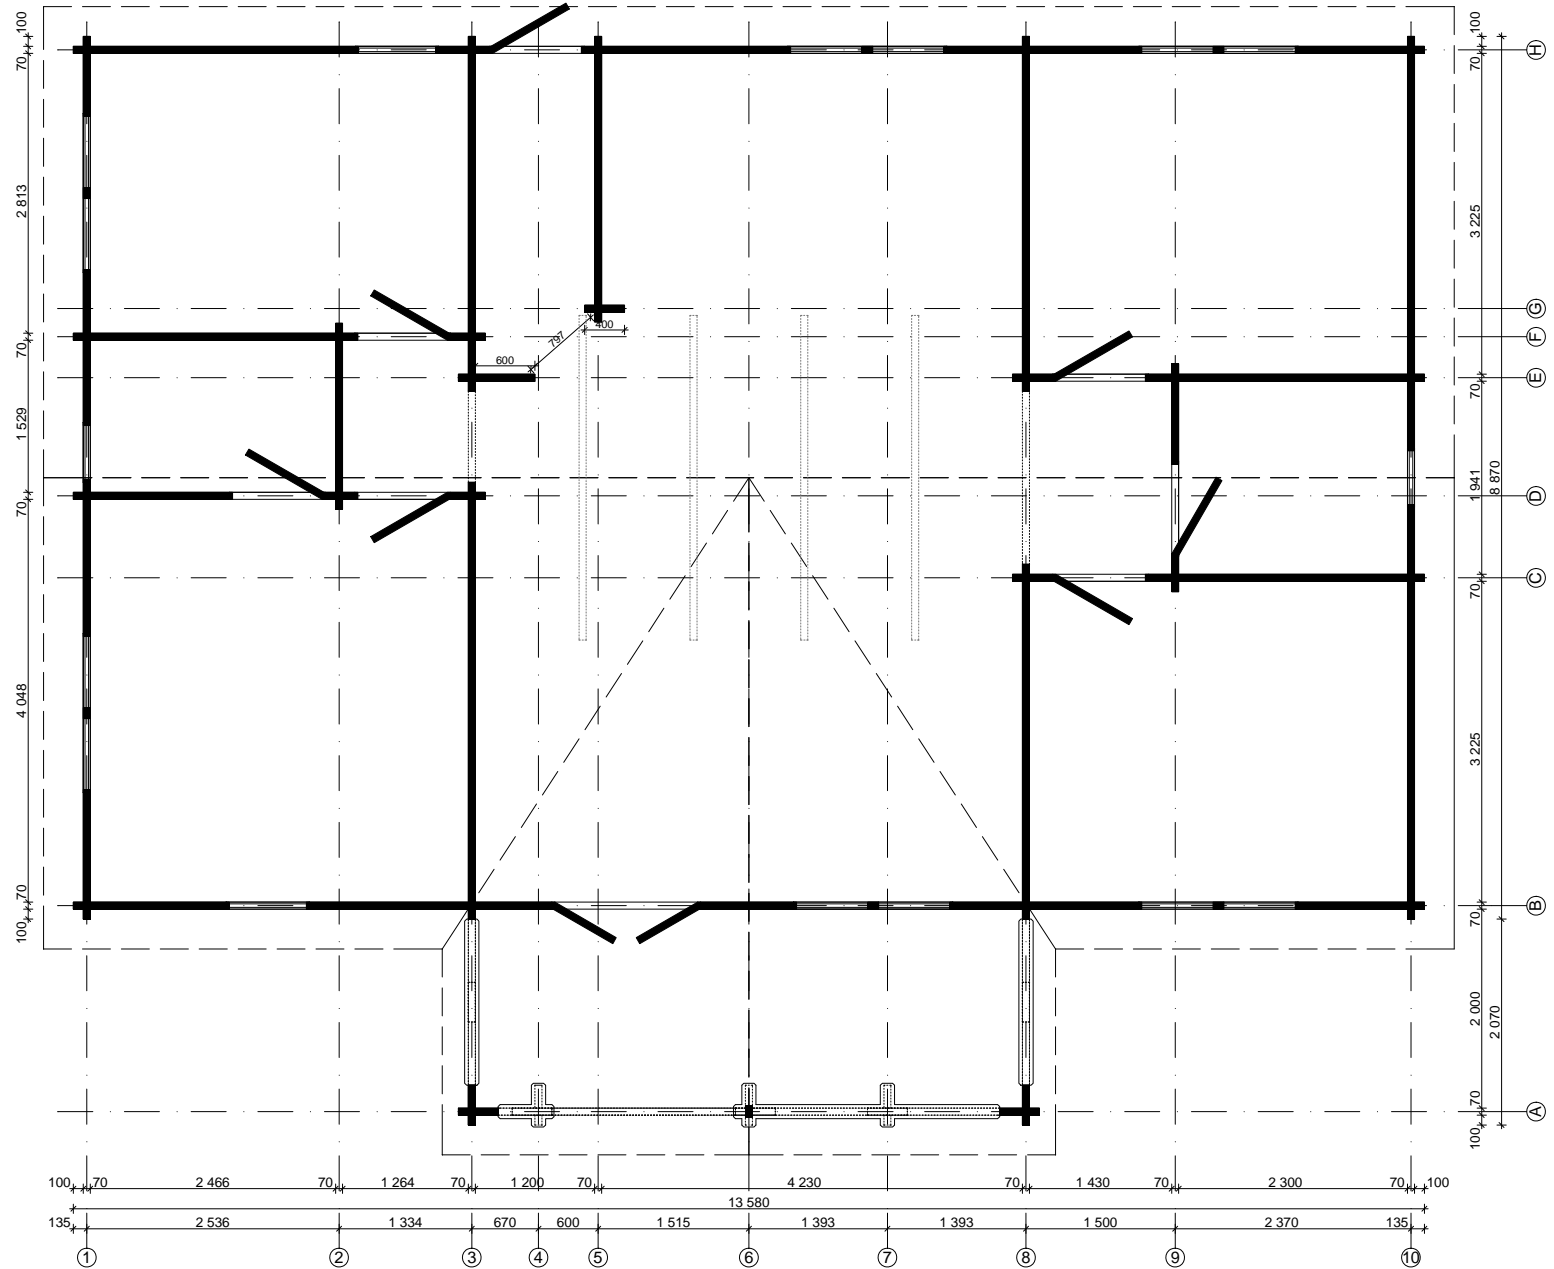

Baltimore 70 mm / 1358 x 1094 cm - Ground plan