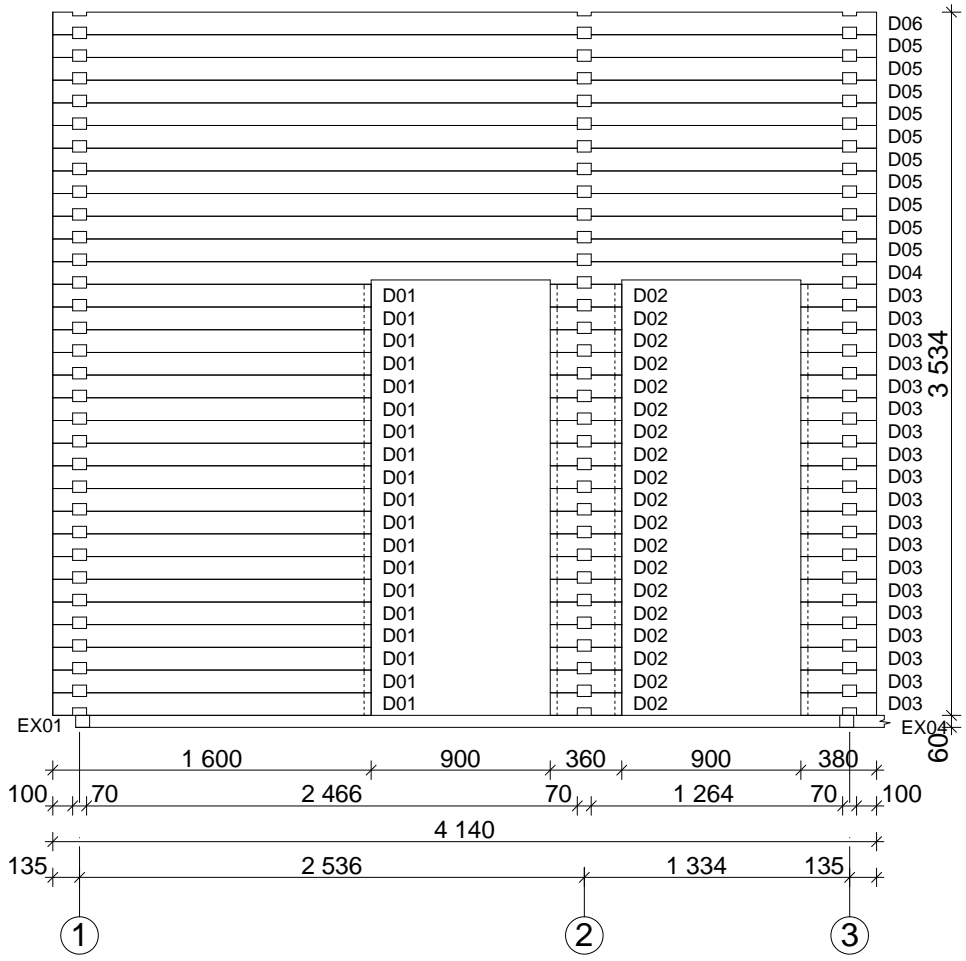

Baltimore 70 mm / 1358 x 1094 cm - Wall C; Wall D