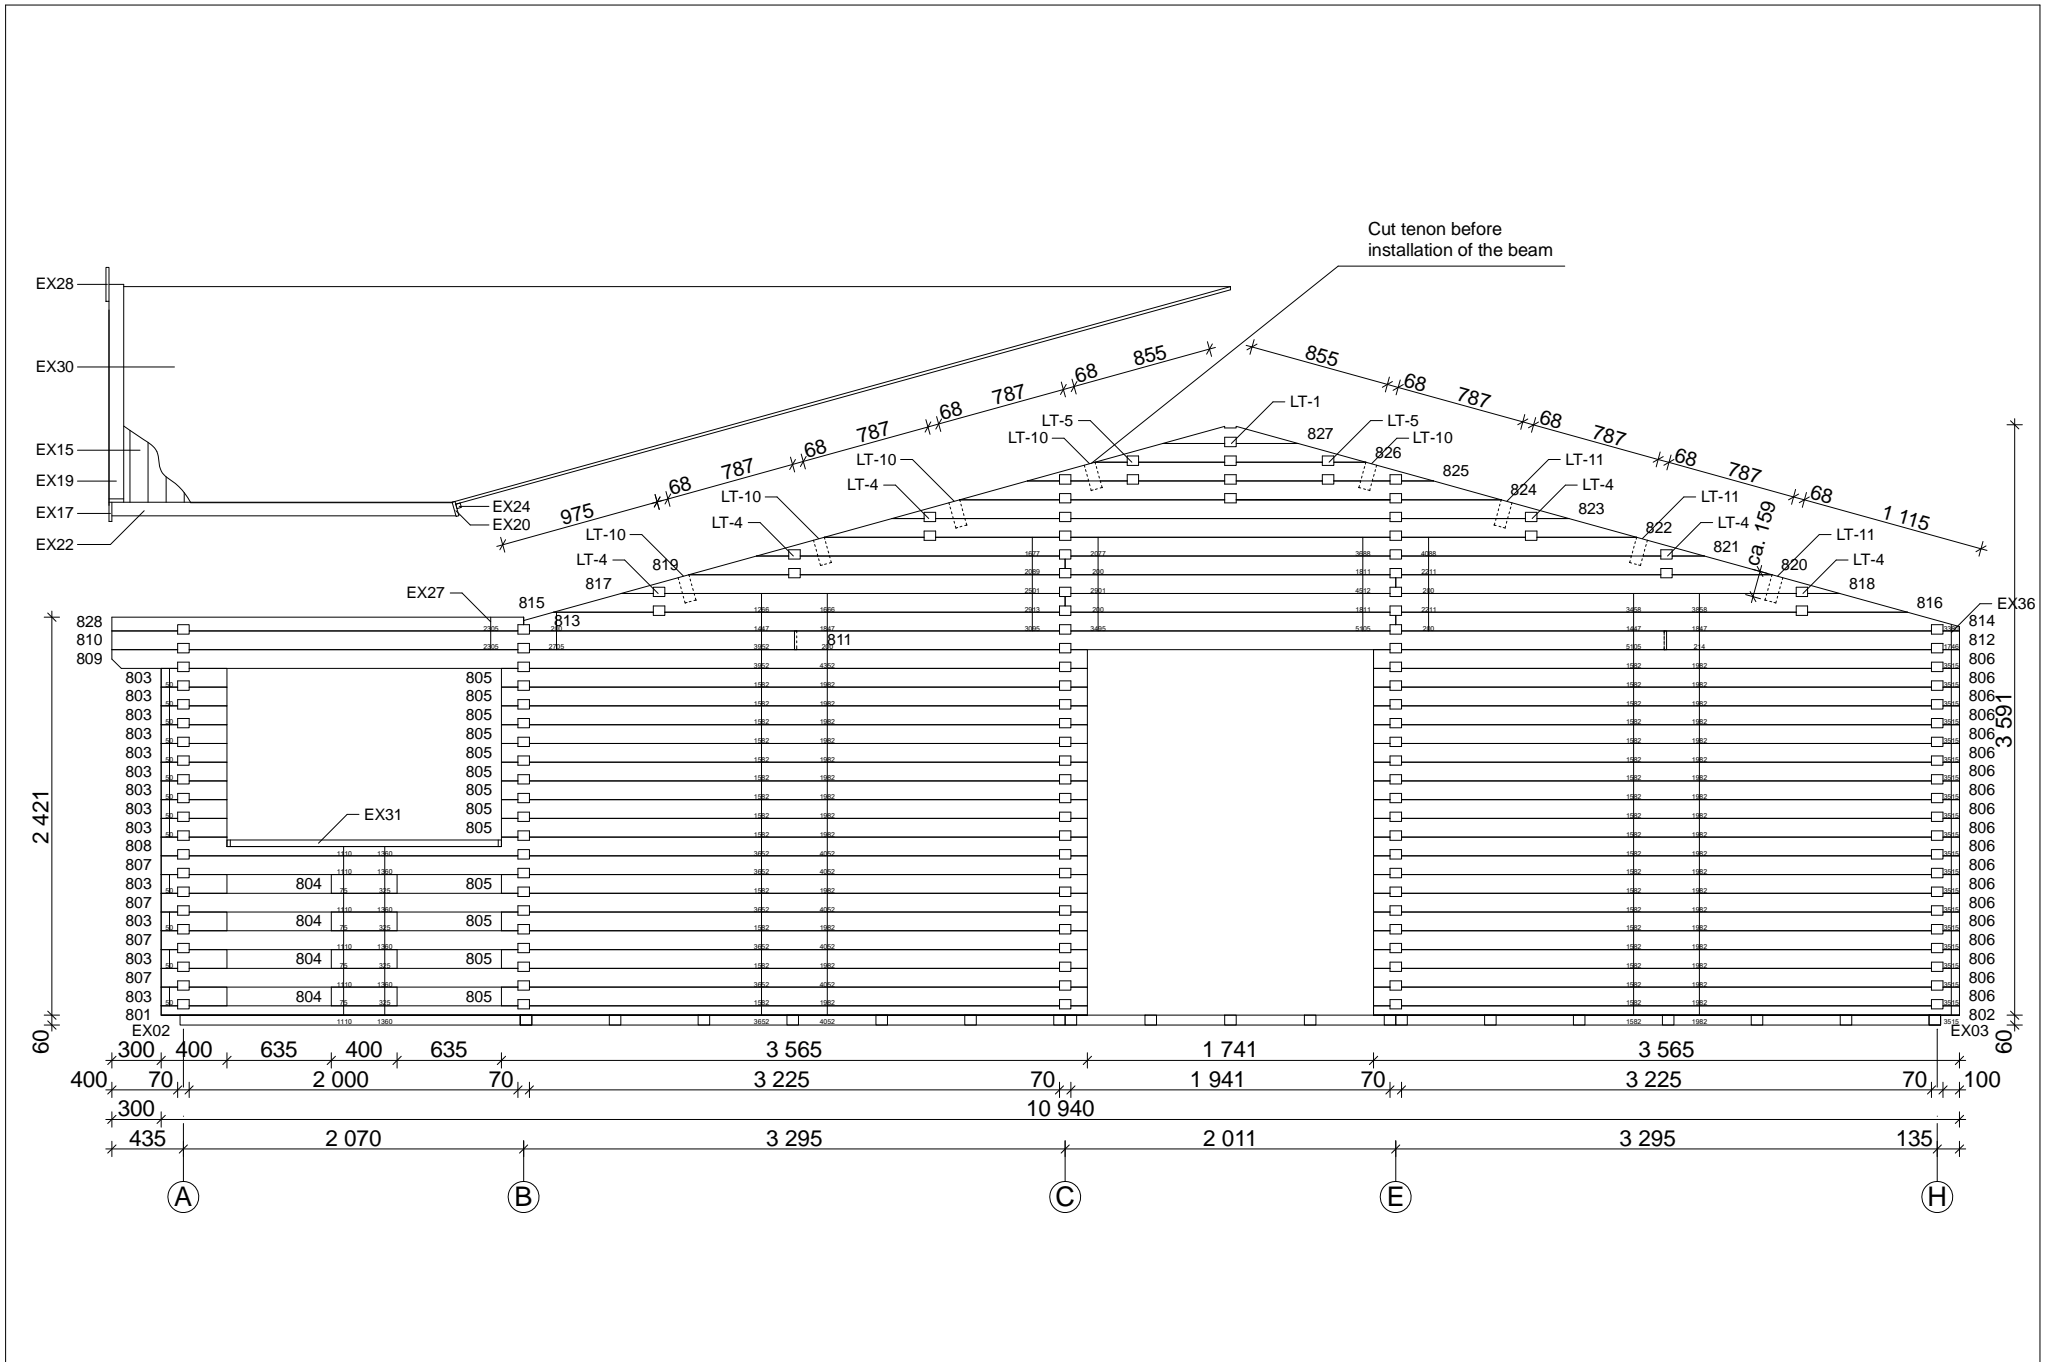

Baltimore 70 mm / 1358 x 1094 cm - Wall 8