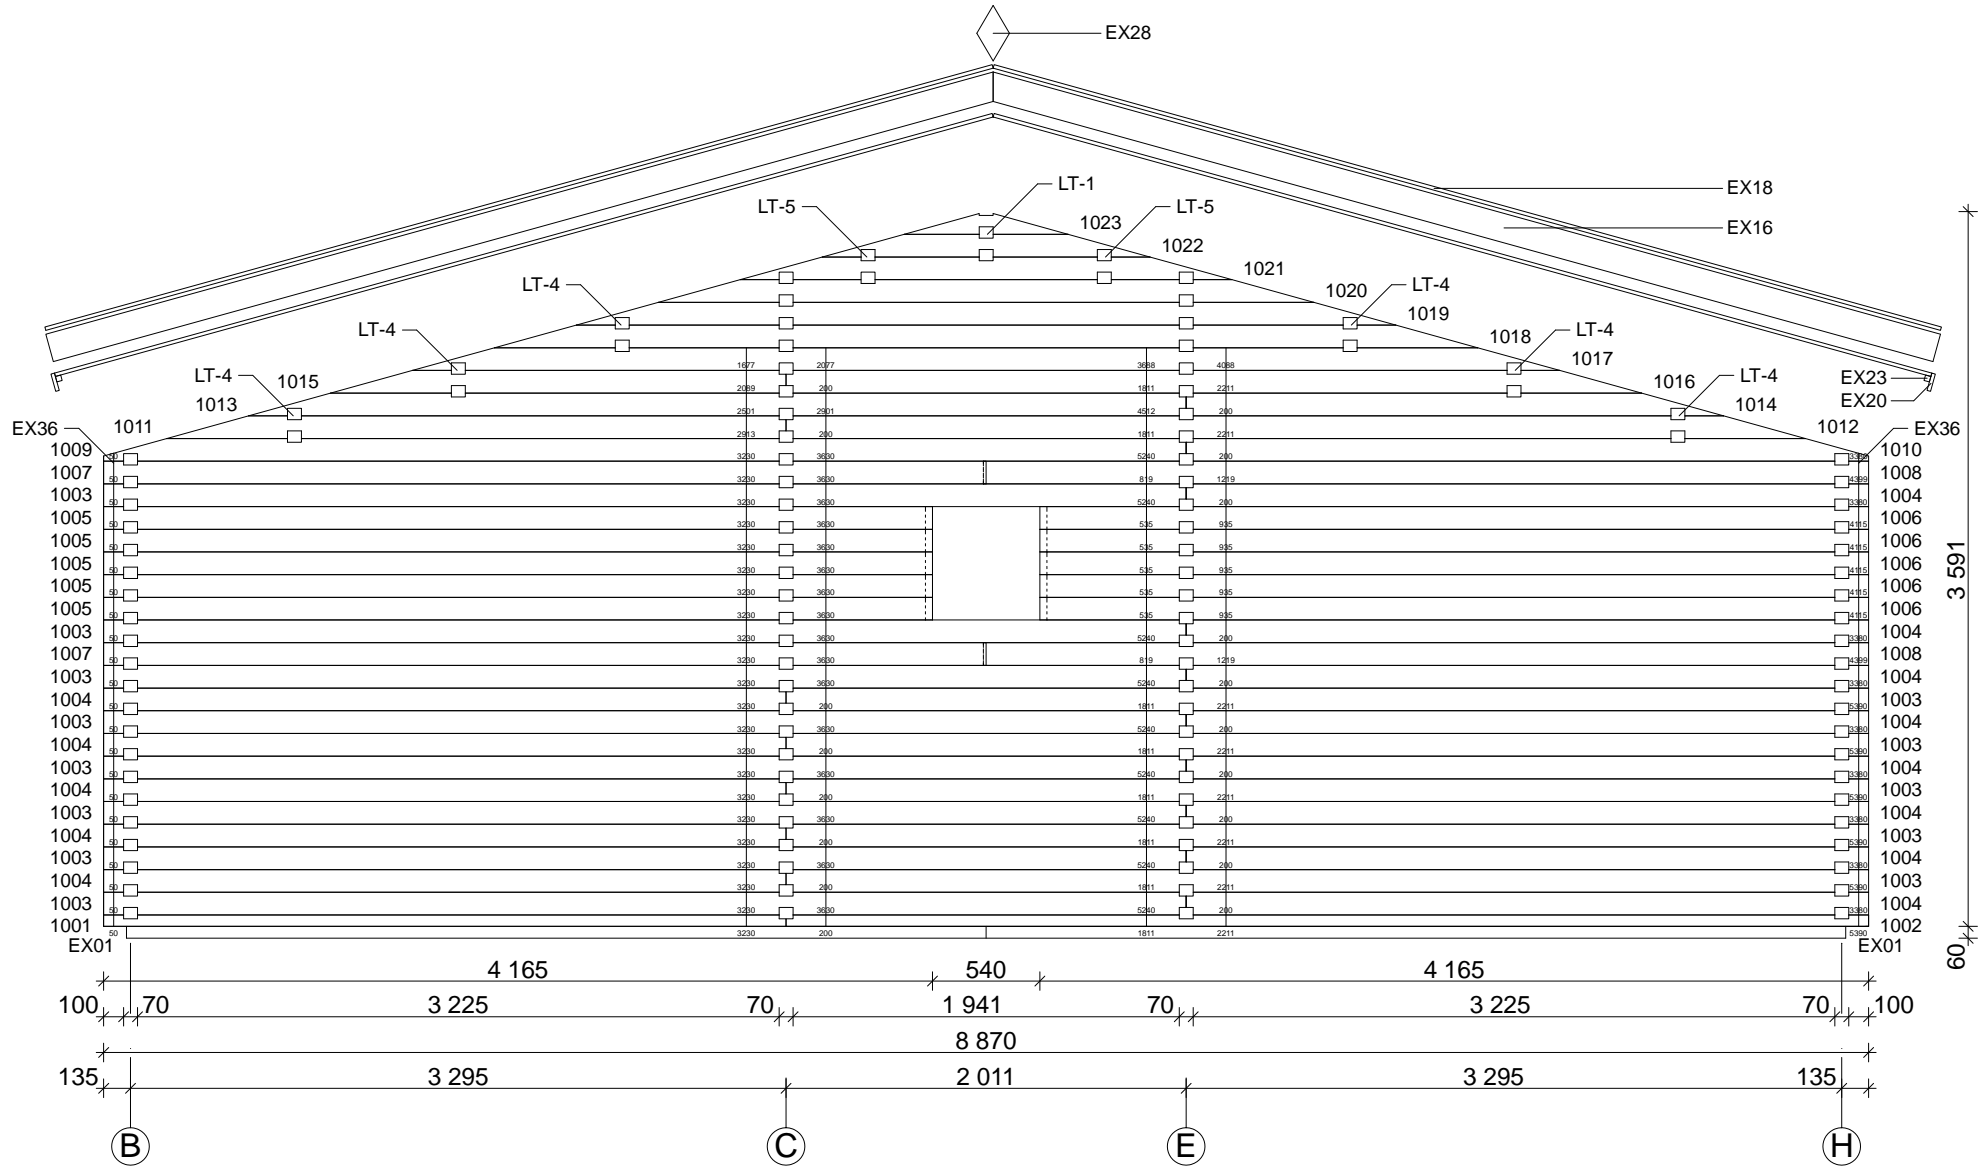

Baltimore 70 mm / 1358 x 1094 cm - Wall 10