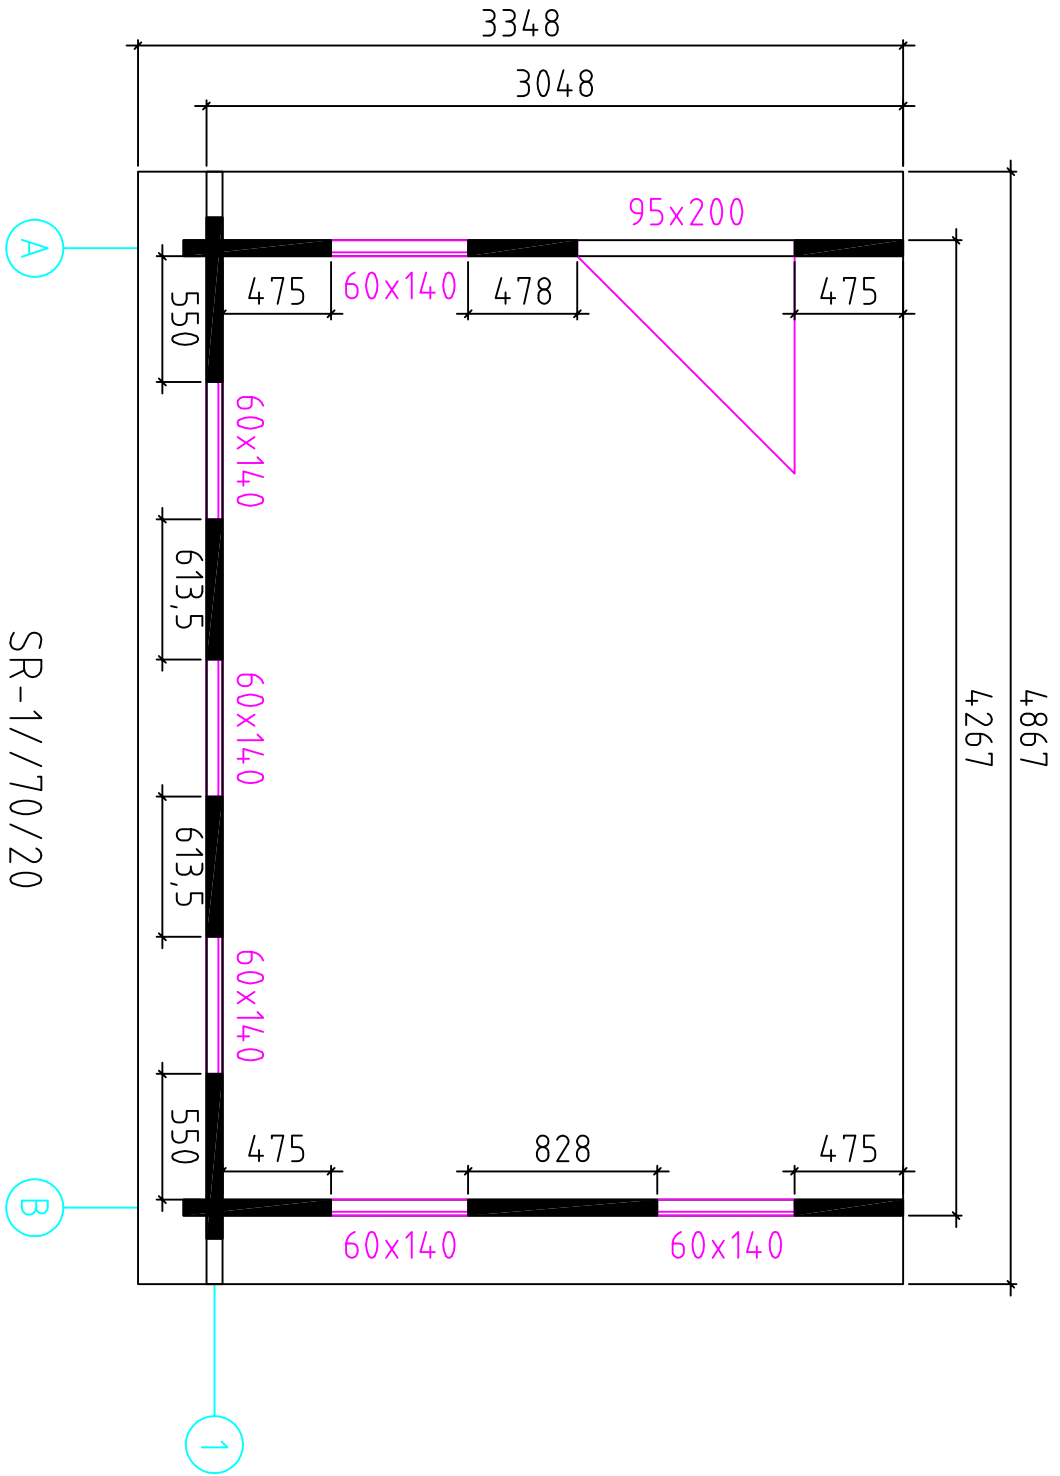

SR-1/170/20

SR-1//70/20

Wand B ↗

SR-1//70/20

Wand 1 ↗

SR-1//70/20

Window 600x950

Door 950x2000