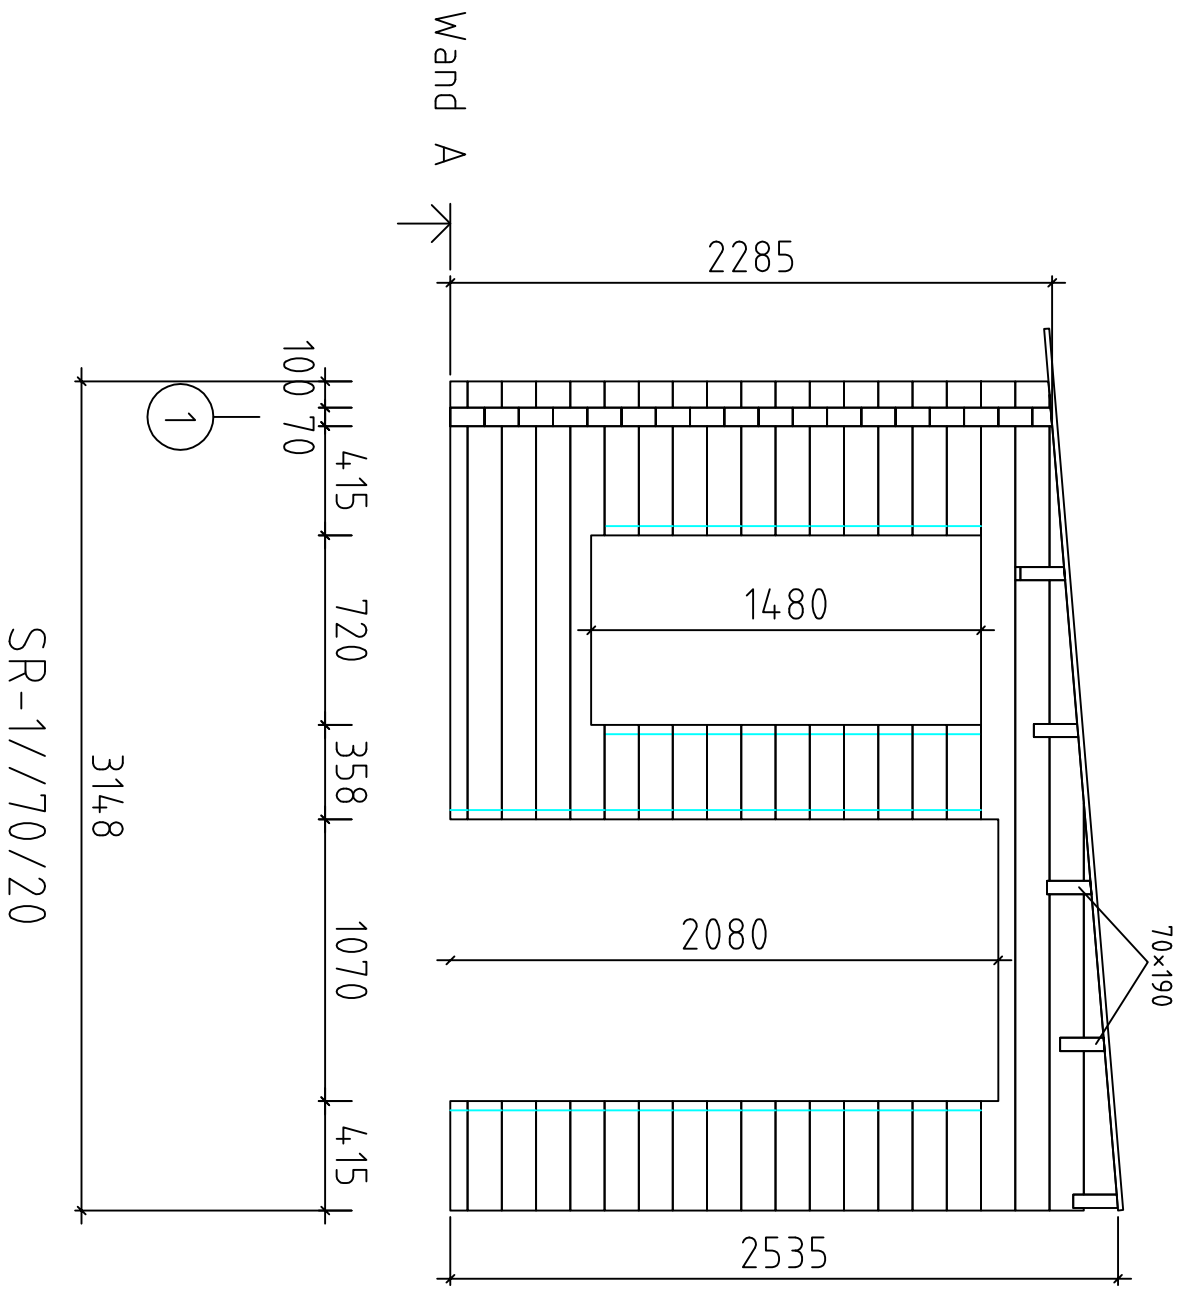

SR-1/170/20

SR-1//70/20

Wand B ↗

SR-1//70/20

Wand 1 ↗

SR-1//70/20

Window 600x950

Door 950x2000