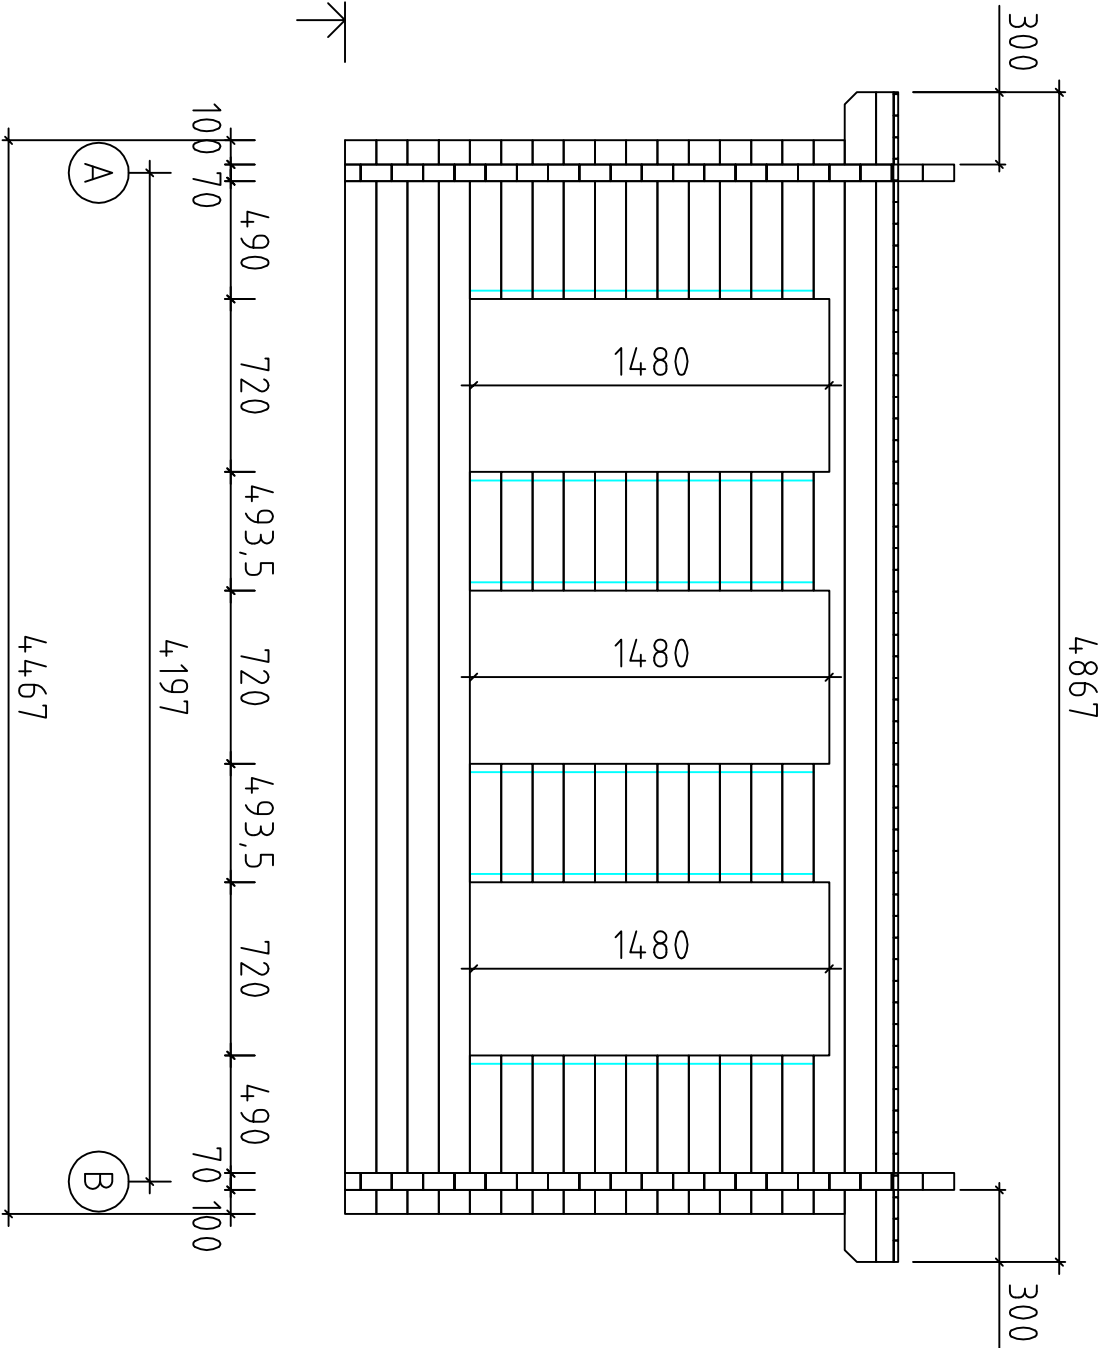

SR-1/170/20

SR-1//70/20

Wand B ↗

SR-1//70/20

Wand 1 ↗

SR-1//70/20

Window 600x950

Door 950x2000