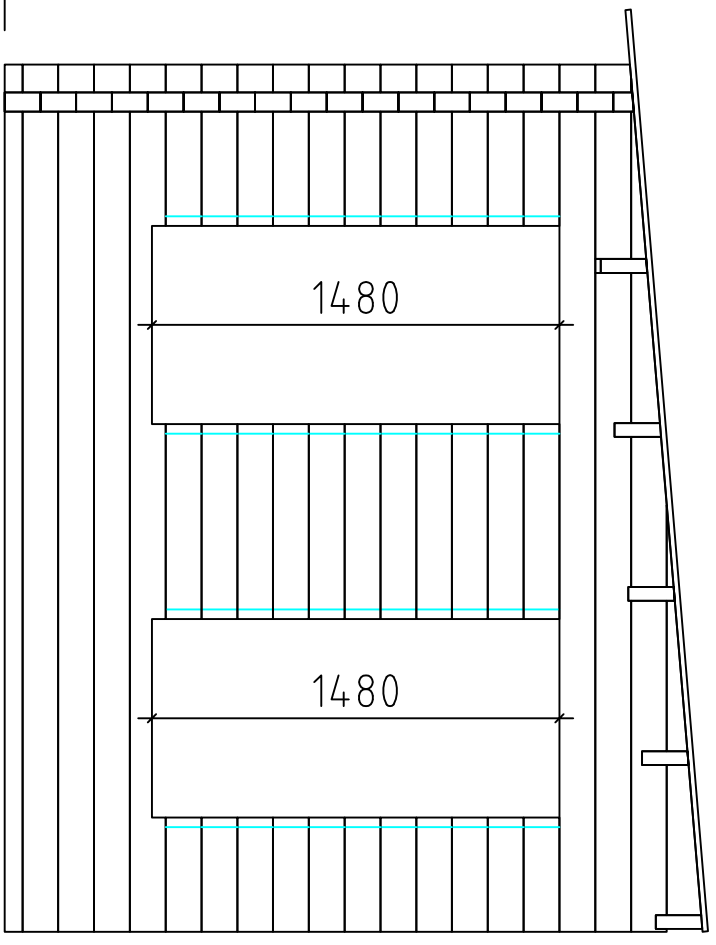

SR-1/170/20

SR-1//70/20

Wand B ↗

SR-1//70/20

Wand 1 ↗

SR-1//70/20

Window 600x950

Door 950x2000